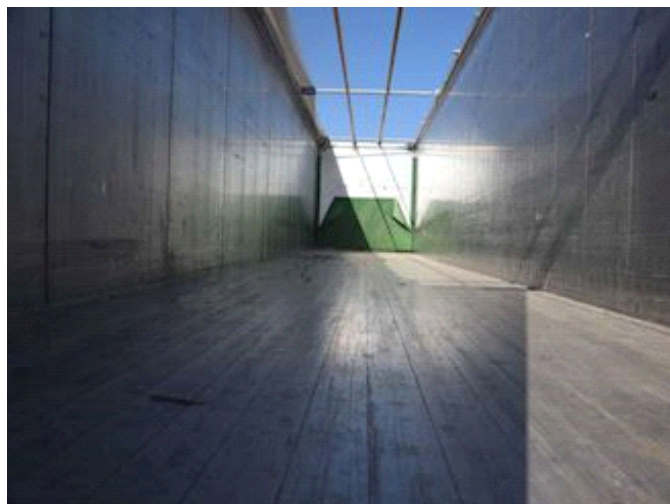

LASTAS A/S

Energivej 35 . DK-8722 Hedensted . Danmark
Motorvej / Autobahn E45 . Afkørsel / Abfahrt 58

E-mail: lastas@lastas.dk
www.lastas.dk

Tel +45 72 19 80 00 • Fax +45 72 19 80 01