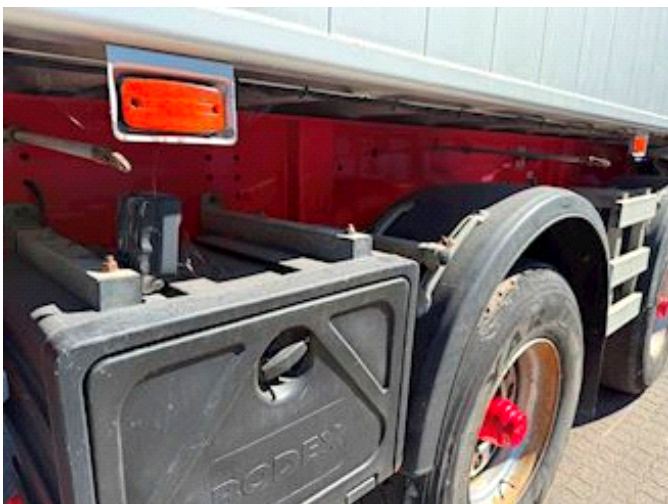

LASTAS A/S

Energivej 35 . DK-8722 Hedensted . Danmark
Motorvej / Autobahn E45 . Afkørsel / Abfahrt 58

E-mail: lastas@lastas.dk
www.lastas.dk

Tel +45 72 19 80 00 • Fax +45 72 19 80 01