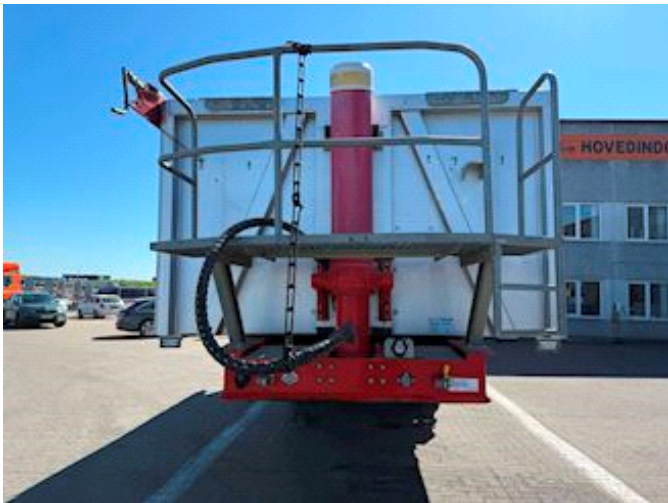

LASTAS A/S

Energivej 35 . DK-8722 Hedensted . Danmark
Motorvej / Autobahn E45 . Afkørsel / Abfahrt 58

E-mail: lastas@lastas.dk
www.lastas.dk

Tel +45 72 19 80 00 • Fax +45 72 19 80 01