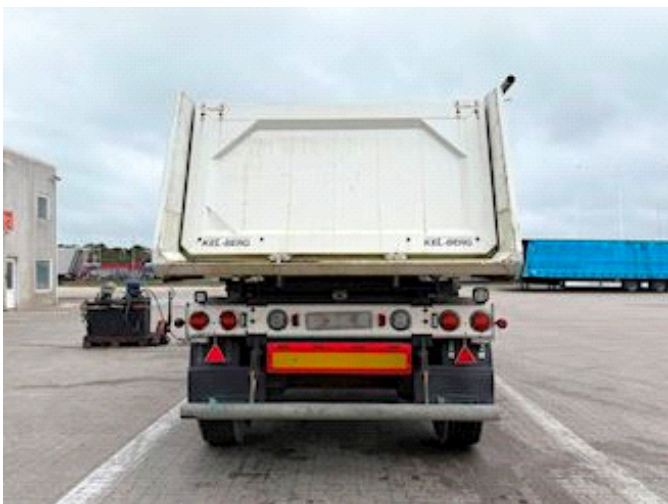

LASTAS A/S

Energivej 35 . DK-8722 Hedensted . Danmark
Motorvej / Autobahn E45 . Afkørsel / Abfahrt 58

E-mail: lastas@lastas.dk
www.lastas.dk

Tel +45 72 19 80 00 • Fax +45 72 19 80 01