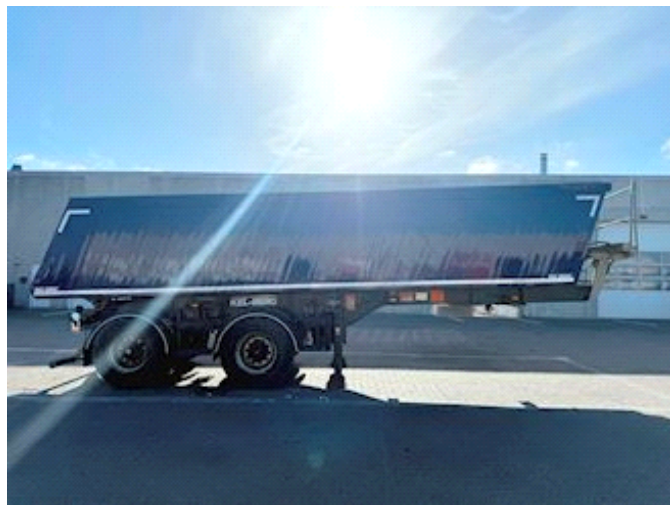

LASTAS A/S

Energivej 35 . DK-8722 Hedensted . Danmark
Motorvej / Autobahn E45 . Afkørsel / Abfahrt 58

E-mail: lastas@lastas.dk
www.lastas.dk

Tel +45 72 19 80 00 • Fax +45 72 19 80 01