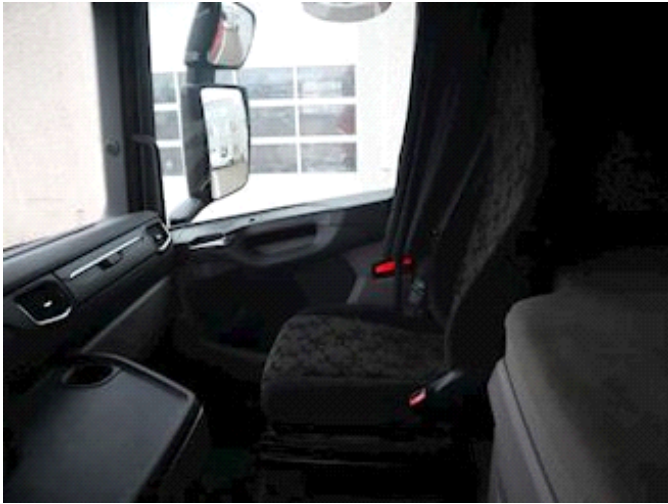

LASTAS A/S

Energivej 35 . DK-8722 Hedensted . Danmark
Motorvej / Autobahn E45 . Afkørsel / Abfahrt 58

E-mail: lastas@lastas.dk
www.lastas.dk

Tel +45 72 19 80 00 • Fax +45 72 19 80 01