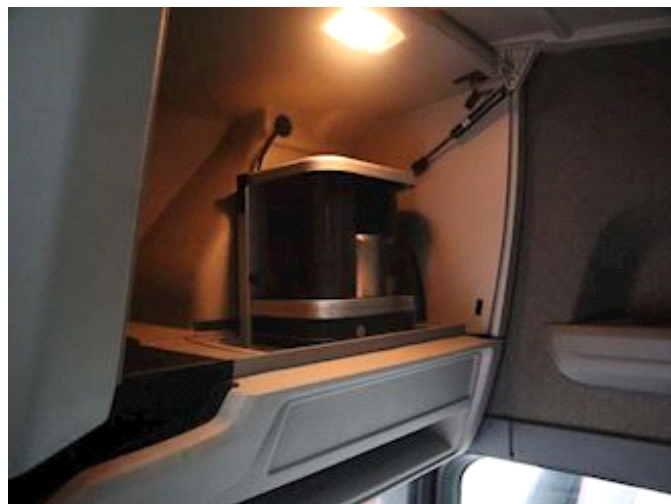

LASTAS A/S

Energivej 35 . DK-8722 Hedensted . Danmark
Motorvej / Autobahn E45 . Afkørsel / Abfahrt 58

E-mail: lastas@lastas.dk
www.lastas.dk

Tel +45 72 19 80 00 • Fax +45 72 19 80 01