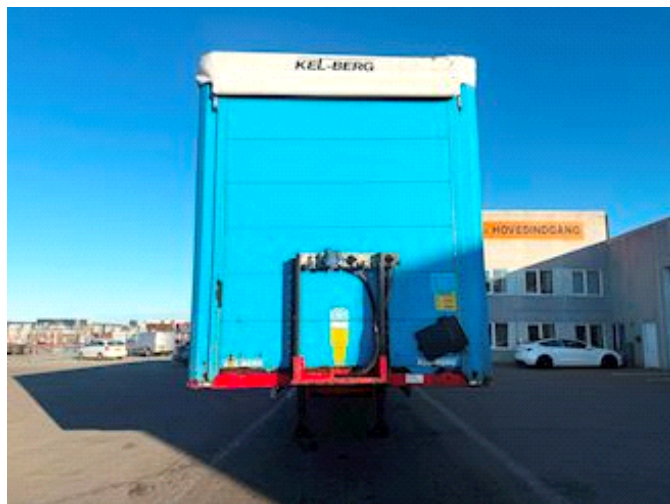

LASTAS A/S

Energivej 35 . DK-8722 Hedensted . Danmark
Motorvej / Autobahn E45 . Afkørsel / Abfahrt 58

E-mail: lastas@lastas.dk
www.lastas.dk

Tel +45 72 19 80 00 • Fax +45 72 19 80 01