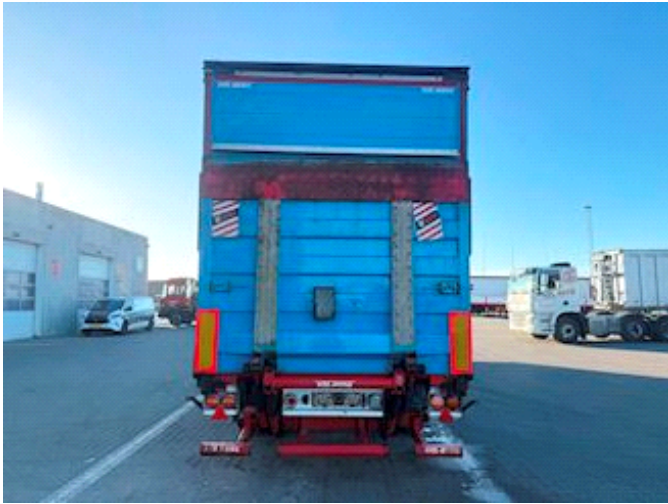

LASTAS A/S

Energivej 35 . DK-8722 Hedensted . Danmark
Motorvej / Autobahn E45 . Afkørsel / Abfahrt 58

E-mail: lastas@lastas.dk
www.lastas.dk

Tel +45 72 19 80 00 • Fax +45 72 19 80 01