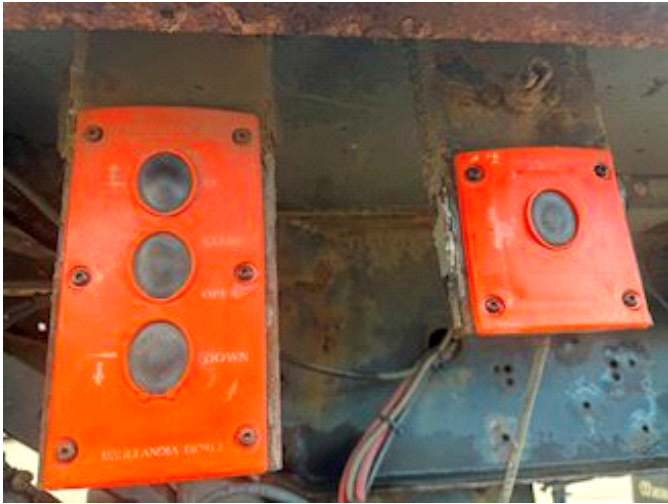

LASTAS A/S

Energivej 35 . DK-8722 Hedensted . Danmark
Motorvej / Autobahn E45 . Afkørsel / Abfahrt 58

E-mail: lastas@lastas.dk
www.lastas.dk

Tel +45 72 19 80 00 • Fax +45 72 19 80 01