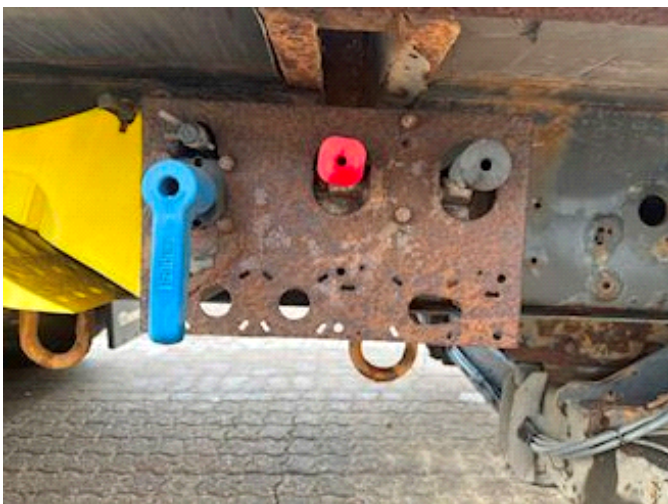

LASTAS A/S

Energivej 35 . DK-8722 Hedensted . Danmark
Motorvej / Autobahn E45 . Afkørsel / Abfahrt 58

E-mail: lastas@lastas.dk
www.lastas.dk

Tel +45 72 19 80 00 • Fax +45 72 19 80 01