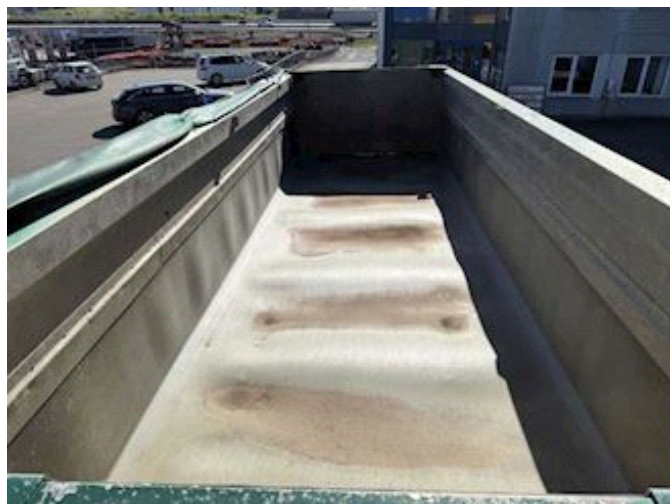

LASTAS A/S

Energivej 35 . DK-8722 Hedensted . Danmark
Motorvej / Autobahn E45 . Afkørsel / Abfahrt 58

E-mail: lastas@lastas.dk
www.lastas.dk

Tel +45 72 19 80 00 • Fax +45 72 19 80 01