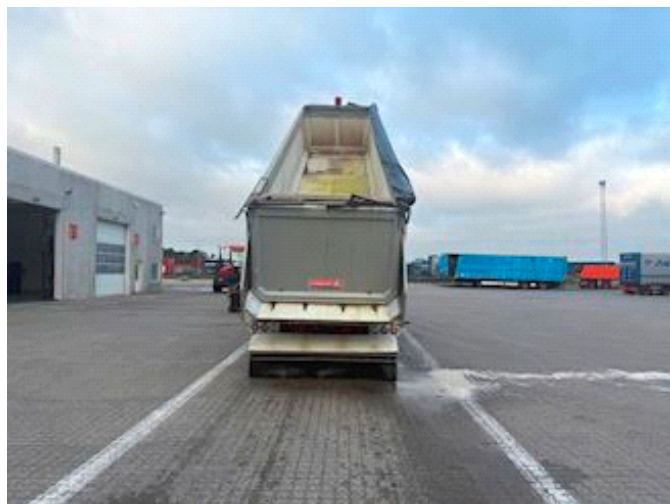

LASTAS A/S

Energivej 35 . DK-8722 Hedensted . Danmark
Motorvej / Autobahn E45 . Afkørsel / Abfahrt 58

E-mail: lastas@lastas.dk
www.lastas.dk

Tel +45 72 19 80 00 • Fax +45 72 19 80 01