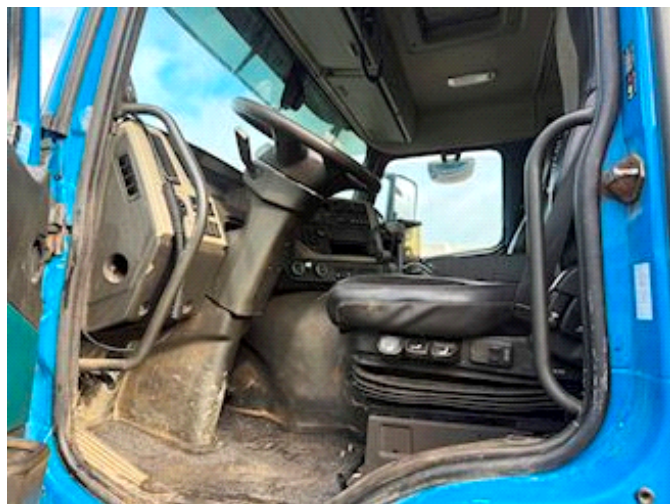

LASTAS A/S

Energivej 35 . DK-8722 Hedensted . Danmark
Motorvej / Autobahn E45 . Afkørsel / Abfahrt 58

E-mail: lastas@lastas.dk
www.lastas.dk

Tel +45 72 19 80 00 • Fax +45 72 19 80 01