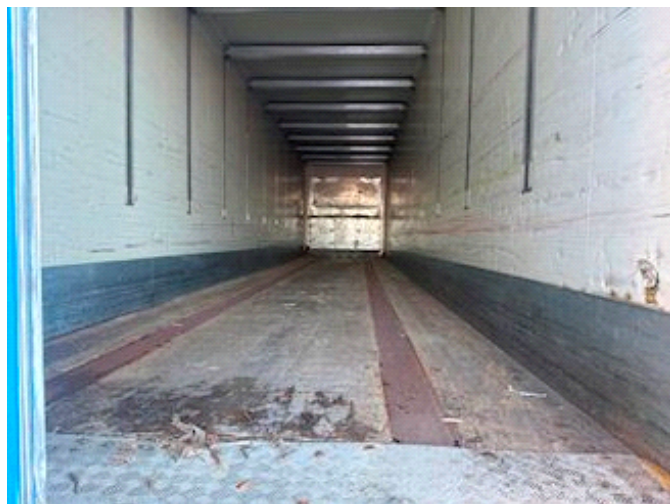

LASTAS A/S

Energivej 35 . DK-8722 Hedensted . Danmark
Motorvej / Autobahn E45 . Afkørsel / Abfahrt 58

E-mail: lastas@lastas.dk
www.lastas.dk

Tel +45 72 19 80 00 • Fax +45 72 19 80 01