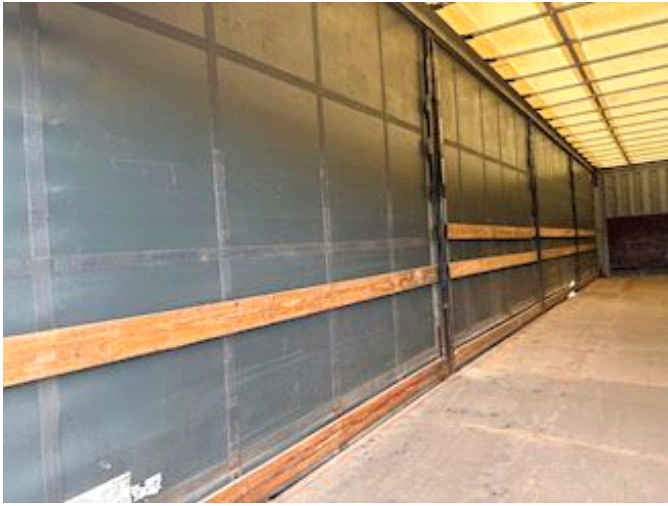

LASTAS A/S

Energivej 35 . DK-8722 Hedensted . Danmark
Motorvej / Autobahn E45 . Afkørsel / Abfahrt 58

E-mail: lastas@lastas.dk
www.lastas.dk

Tel +45 72 19 80 00 • Fax +45 72 19 80 01