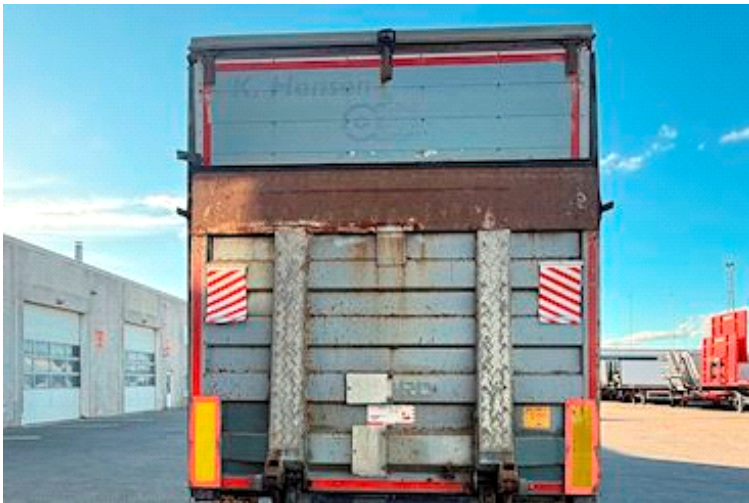

LASTAS A/S

Energivej 35 . DK-8722 Hedensted . Danmark
Motorvej / Autobahn E45 . Afkørsel / Abfahrt 58

E-mail: lastas@lastas.dk
www.lastas.dk

Tel +45 72 19 80 00 • Fax +45 72 19 80 01