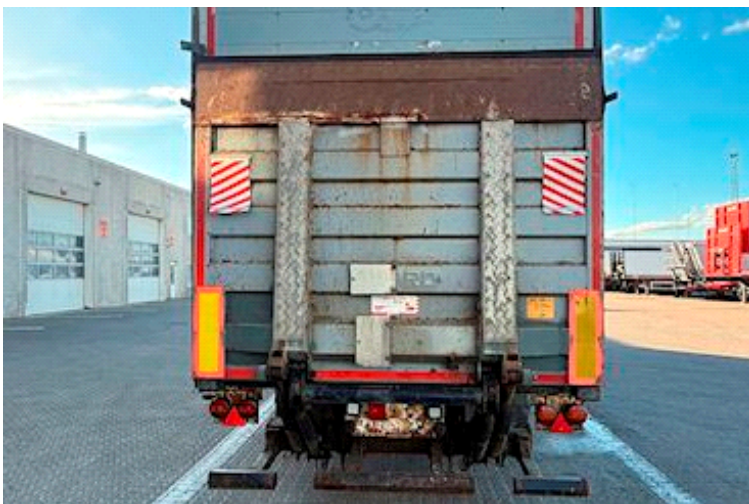

LASTAS A/S

Energivej 35 . DK-8722 Hedensted . Danmark
Motorvej / Autobahn E45 . Afkørsel / Abfahrt 58

E-mail: lastas@lastas.dk
www.lastas.dk

Tel +45 72 19 80 00 • Fax +45 72 19 80 01