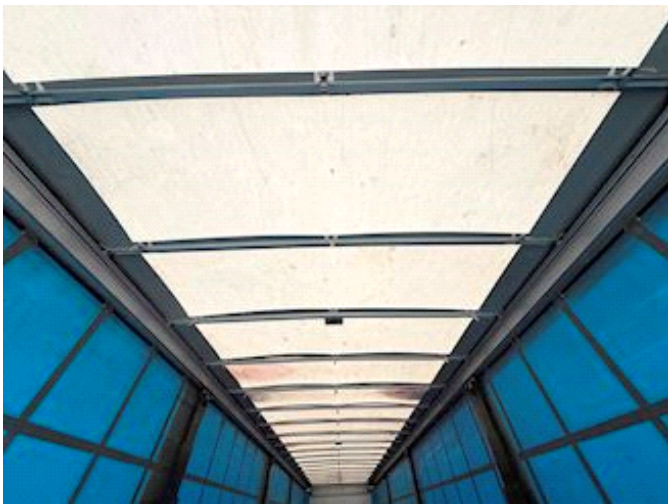

LASTAS A/S

Energivej 35 . DK-8722 Hedensted . Danmark
Motorvej / Autobahn E45 . Afkørsel / Abfahrt 58

E-mail: lastas@lastas.dk
www.lastas.dk

Tel +45 72 19 80 00 • Fax +45 72 19 80 01