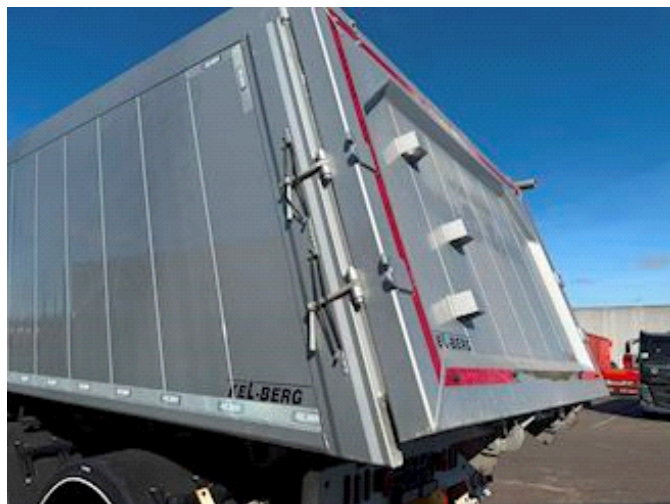

LASTAS A/S

Energivej 35 . DK-8722 Hedensted . Danmark
Motorvej / Autobahn E45 . Afkørsel / Abfahrt 58

E-mail: lastas@lastas.dk
www.lastas.dk

Tel +45 72 19 80 00 • Fax +45 72 19 80 01