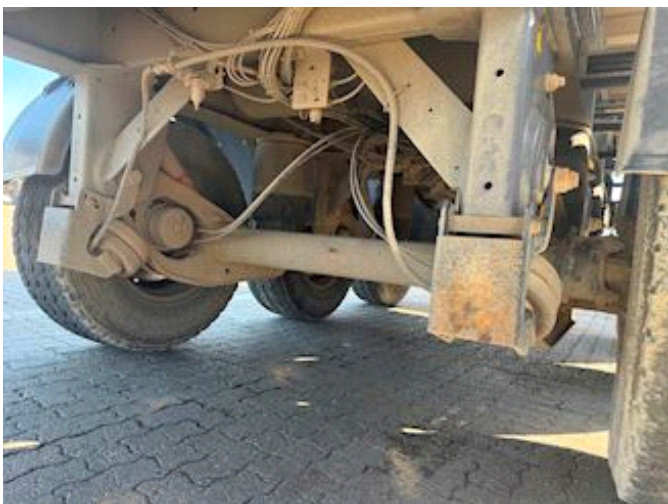

LASTAS A/S

Energivej 35 . DK-8722 Hedensted . Danmark
Motorvej / Autobahn E45 . Afkørsel / Abfahrt 58

E-mail: lastas@lastas.dk
www.lastas.dk

Tel +45 72 19 80 00 • Fax +45 72 19 80 01