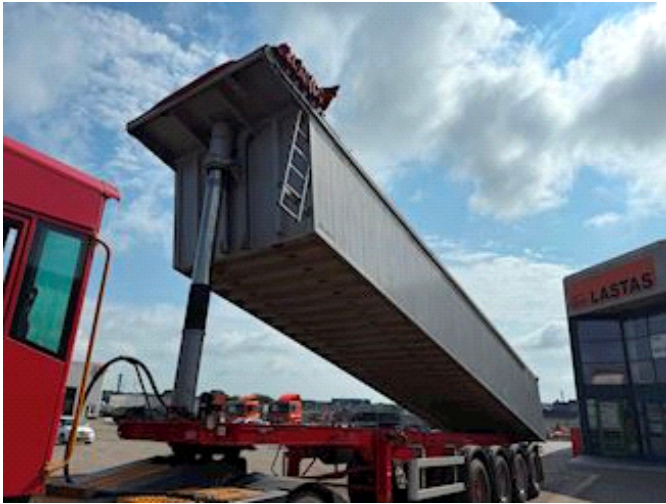

LASTAS A/S

Energivej 35 . DK-8722 Hedensted . Danmark
Motorvej / Autobahn E45 . Afkørsel / Abfahrt 58

E-mail: lastas@lastas.dk
www.lastas.dk

Tel +45 72 19 80 00 • Fax +45 72 19 80 01