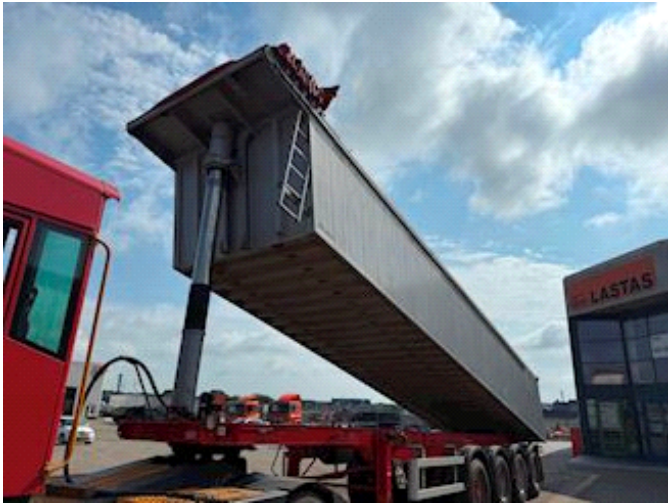

LASTAS A/S

Energivej 35 . DK-8722 Hedensted . Danmark
Motorvej / Autobahn E45 . Afkørsel / Abfahrt 58

E-mail: lastas@lastas.dk
www.lastas.dk

Tel +45 72 19 80 00 • Fax +45 72 19 80 01