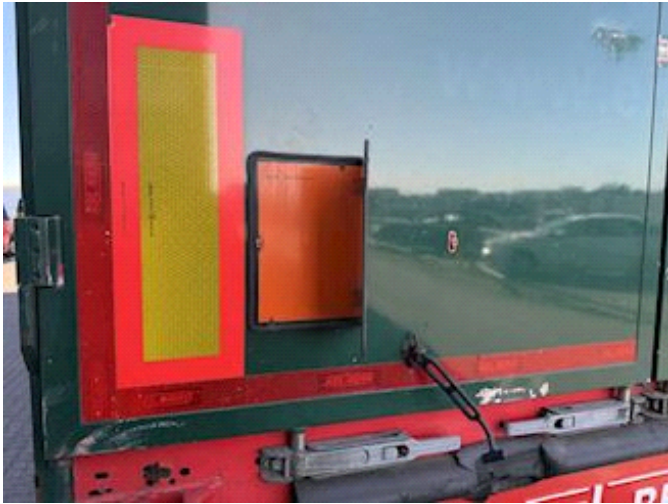

LASTAS A/S

Energivej 35 . DK-8722 Hedensted . Danmark
Motorvej / Autobahn E45 . Afkørsel / Abfahrt 58

E-mail: lastas@lastas.dk
www.lastas.dk

Tel +45 72 19 80 00 • Fax +45 72 19 80 01