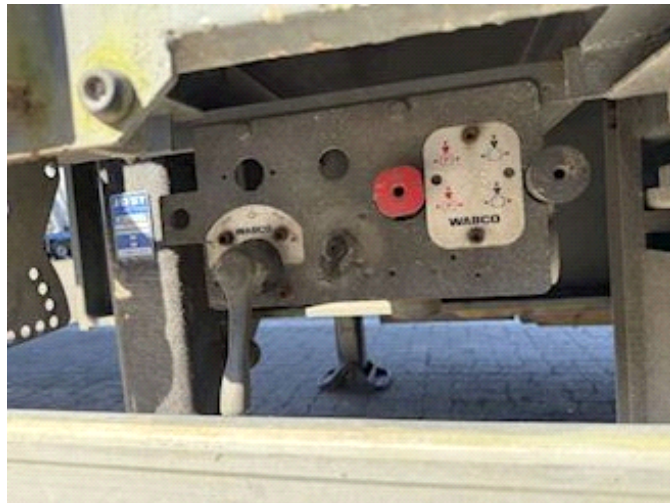

LASTAS A/S

Energivej 35 . DK-8722 Hedensted . Danmark
Motorvej / Autobahn E45 . Afkørsel / Abfahrt 58

E-mail: lastas@lastas.dk
www.lastas.dk

Tel +45 72 19 80 00 • Fax +45 72 19 80 01