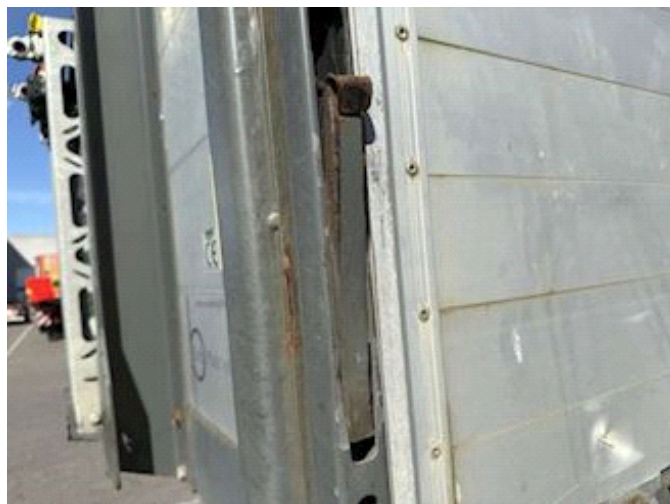

LASTAS A/S

Energivej 35 . DK-8722 Hedensted . Danmark
Motorvej / Autobahn E45 . Afkørsel / Abfahrt 58

E-mail: lastas@lastas.dk
www.lastas.dk

Tel +45 72 19 80 00 • Fax +45 72 19 80 01