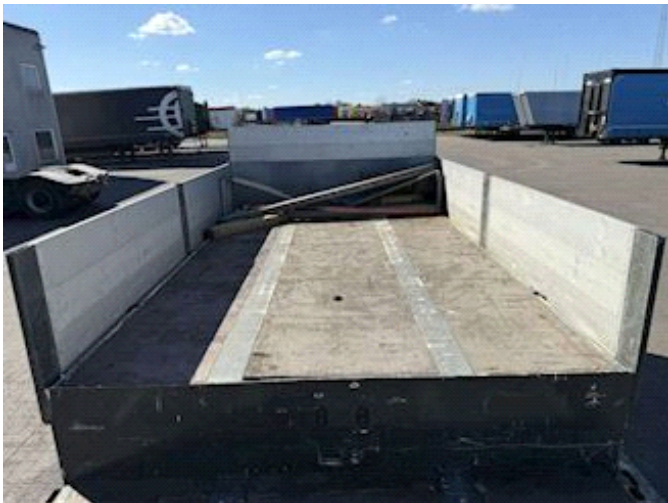

LASTAS A/S

Energivej 35 . DK-8722 Hedensted . Danmark
Motorvej / Autobahn E45 . Afkørsel / Abfahrt 58

E-mail: lastas@lastas.dk
www.lastas.dk

Tel +45 72 19 80 00 • Fax +45 72 19 80 01