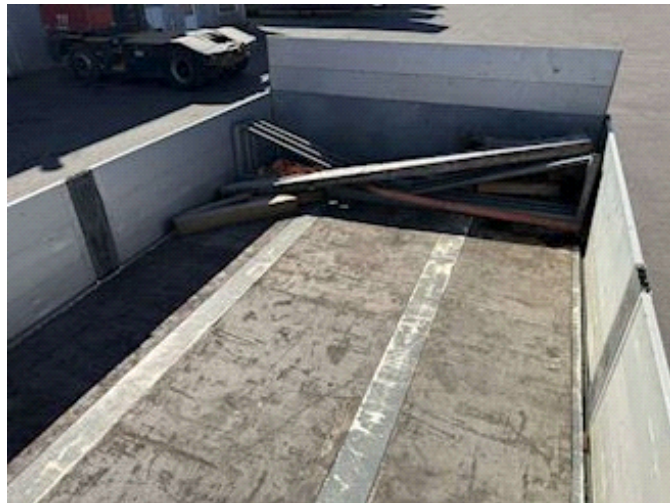

LASTAS A/S

Energivej 35 . DK-8722 Hedensted . Danmark
Motorvej / Autobahn E45 . Afkørsel / Abfahrt 58

E-mail: lastas@lastas.dk
www.lastas.dk

Tel +45 72 19 80 00 • Fax +45 72 19 80 01