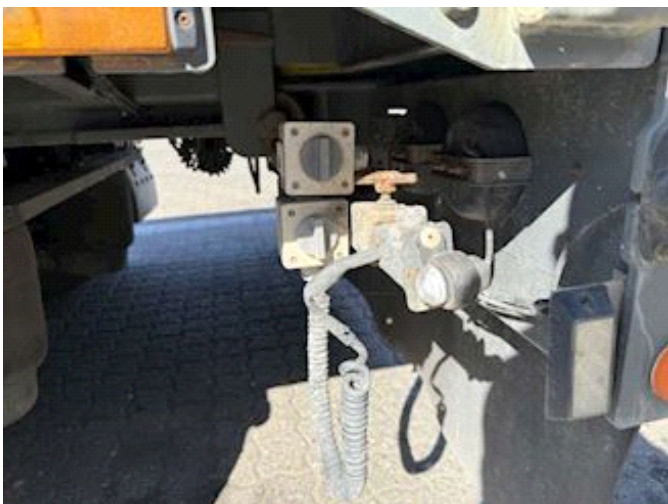

LASTAS A/S

Energivej 35 . DK-8722 Hedensted . Danmark
Motorvej / Autobahn E45 . Afkørsel / Abfahrt 58

E-mail: lastas@lastas.dk
www.lastas.dk

Tel +45 72 19 80 00 • Fax +45 72 19 80 01