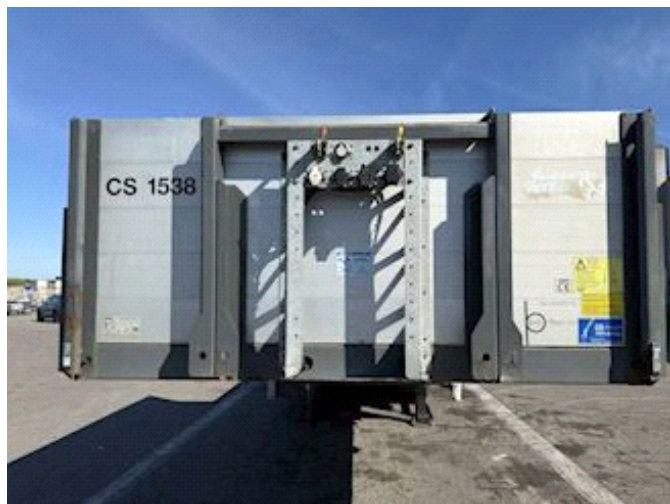

LASTAS A/S

Energivej 35 . DK-8722 Hedensted . Danmark
Motorvej / Autobahn E45 . Afkørsel / Abfahrt 58

E-mail: lastas@lastas.dk
www.lastas.dk

Tel +45 72 19 80 00 • Fax +45 72 19 80 01