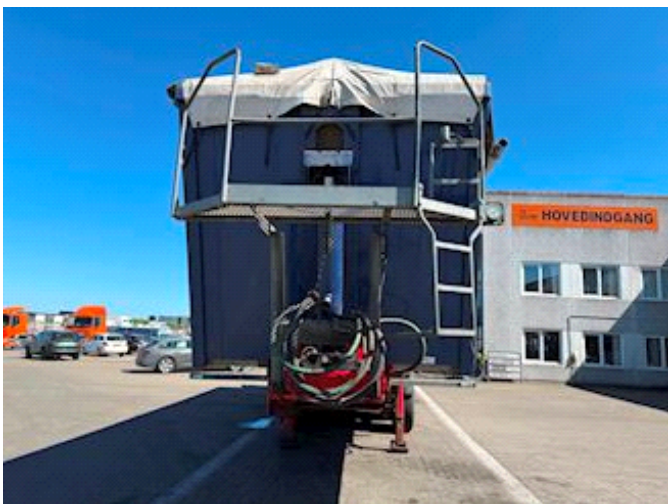

LASTAS A/S

Energivej 35 . DK-8722 Hedensted . Danmark
Motorvej / Autobahn E45 . Afkørsel / Abfahrt 58

E-mail: lastas@lastas.dk
www.lastas.dk

Tel +45 72 19 80 00 • Fax +45 72 19 80 01