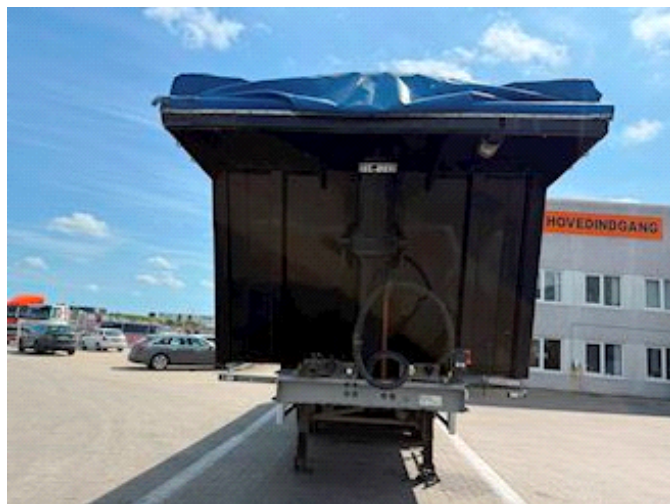

LASTAS A/S

Energivej 35 . DK-8722 Hedensted . Danmark
Motorvej / Autobahn E45 . Afkørsel / Abfahrt 58

E-mail: lastas@lastas.dk
www.lastas.dk

Tel +45 72 19 80 00 • Fax +45 72 19 80 01