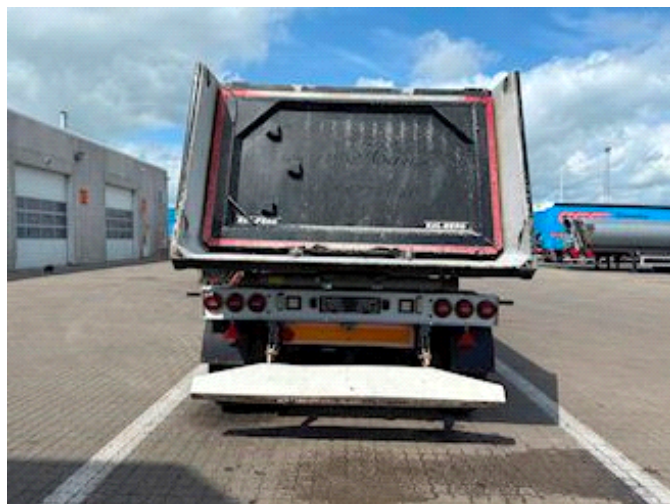

LASTAS A/S

Energivej 35 . DK-8722 Hedensted . Danmark
Motorvej / Autobahn E45 . Afkørsel / Abfahrt 58

E-mail: lastas@lastas.dk
www.lastas.dk

Tel +45 72 19 80 00 • Fax +45 72 19 80 01