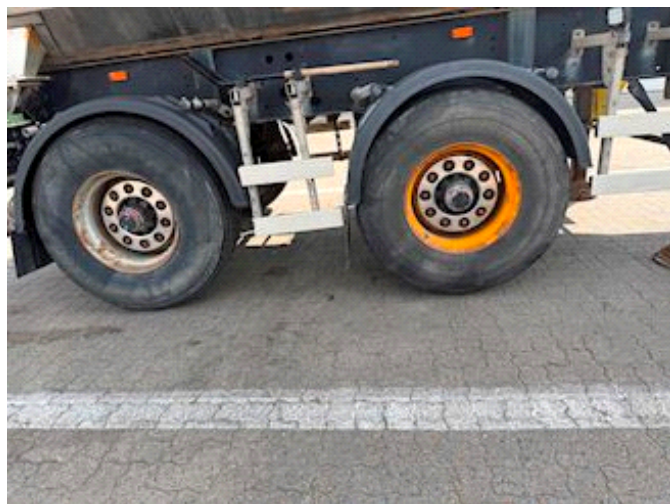

LASTAS A/S

Energivej 35 . DK-8722 Hedensted . Danmark
Motorvej / Autobahn E45 . Afkørsel / Abfahrt 58

E-mail: lastas@lastas.dk
www.lastas.dk

Tel +45 72 19 80 00 • Fax +45 72 19 80 01