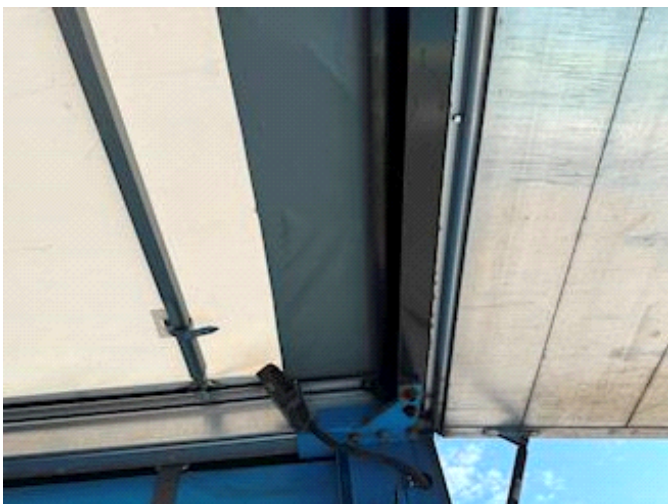

LASTAS A/S

Energivej 35 . DK-8722 Hedensted . Danmark
Motorvej / Autobahn E45 . Afkørsel / Abfahrt 58

E-mail: lastas@lastas.dk
www.lastas.dk

Tel +45 72 19 80 00 • Fax +45 72 19 80 01