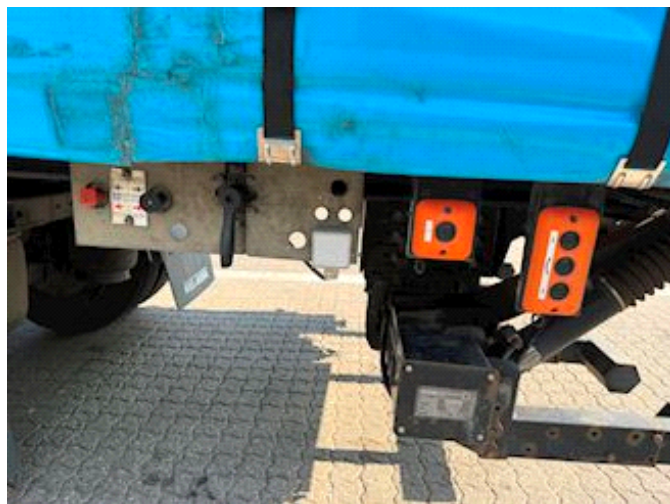

LASTAS A/S

Energivej 35 . DK-8722 Hedensted . Danmark
Motorvej / Autobahn E45 . Afkørsel / Abfahrt 58

E-mail: lastas@lastas.dk
www.lastas.dk

Tel +45 72 19 80 00 • Fax +45 72 19 80 01