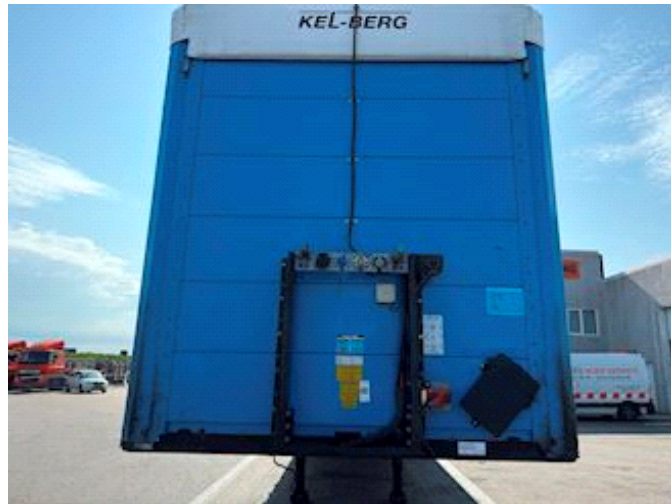

LASTAS A/S

Energivej 35 . DK-8722 Hedensted . Danmark
Motorvej / Autobahn E45 . Afkørsel / Abfahrt 58

E-mail: lastas@lastas.dk
www.lastas.dk

Tel +45 72 19 80 00 • Fax +45 72 19 80 01