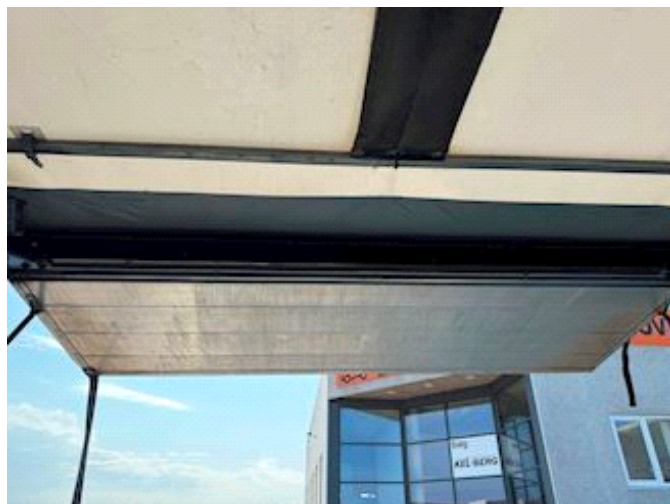

LASTAS A/S

Energivej 35 . DK-8722 Hedensted . Danmark
Motorvej / Autobahn E45 . Afkørsel / Abfahrt 58

E-mail: lastas@lastas.dk
www.lastas.dk

Tel +45 72 19 80 00 • Fax +45 72 19 80 01