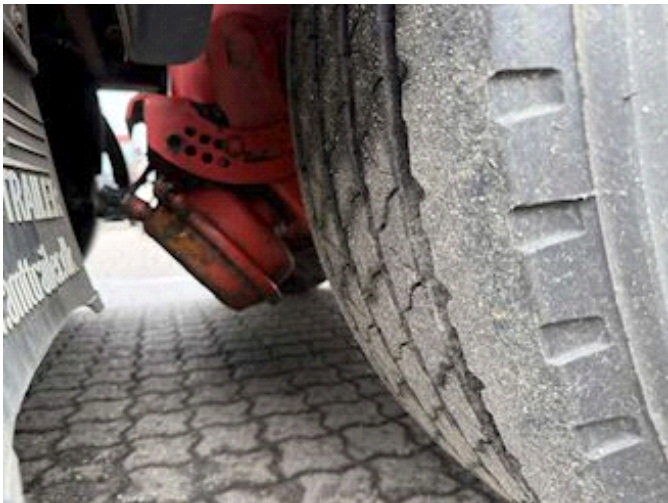

LASTAS A/S

Energivej 35 . DK-8722 Hedensted . Danmark
Motorvej / Autobahn E45 . Afkørsel / Abfahrt 58

E-mail: lastas@lastas.dk
www.lastas.dk

Tel +45 72 19 80 00 • Fax +45 72 19 80 01