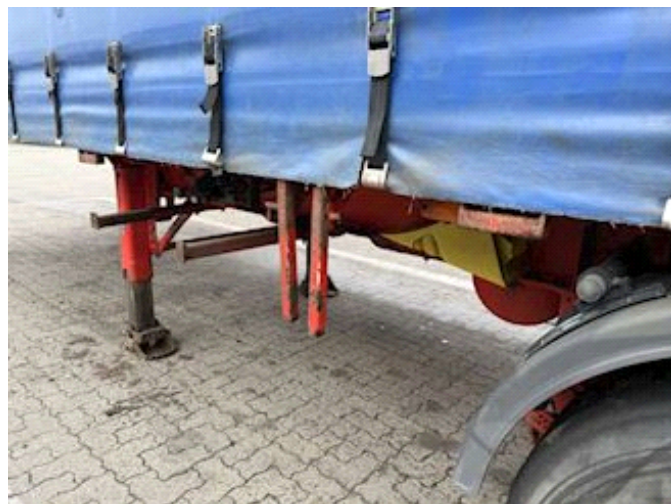

LASTAS A/S

Energivej 35 . DK-8722 Hedensted . Danmark
Motorvej / Autobahn E45 . Afkørsel / Abfahrt 58

E-mail: lastas@lastas.dk
www.lastas.dk

Tel +45 72 19 80 00 • Fax +45 72 19 80 01