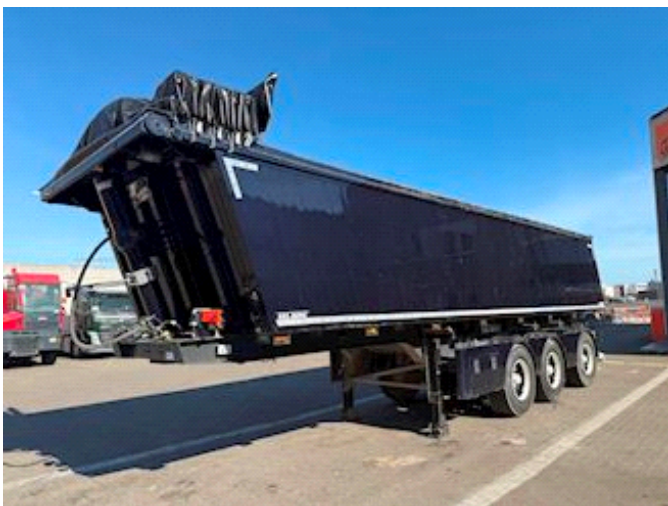

LASTAS A/S

Energivej 35 . DK-8722 Hedensted . Danmark
Motorvej / Autobahn E45 . Afkørsel / Abfahrt 58

E-mail: lastas@lastas.dk
www.lastas.dk

Tel +45 72 19 80 00 • Fax +45 72 19 80 01