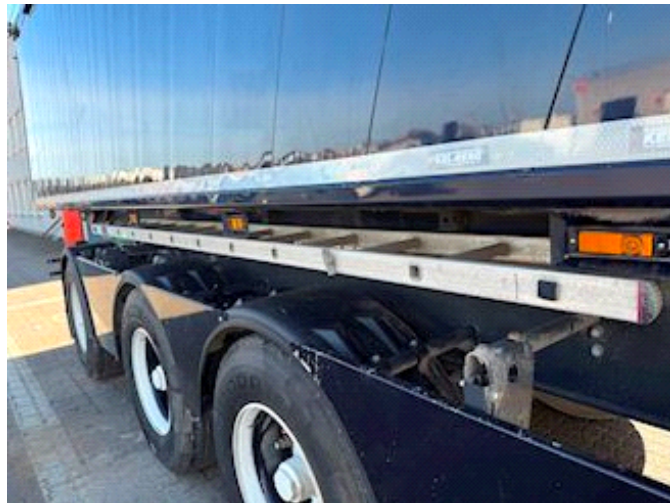

LASTAS A/S

Energivej 35 . DK-8722 Hedensted . Danmark
Motorvej / Autobahn E45 . Afkørsel / Abfahrt 58

E-mail: lastas@lastas.dk
www.lastas.dk

Tel +45 72 19 80 00 • Fax +45 72 19 80 01