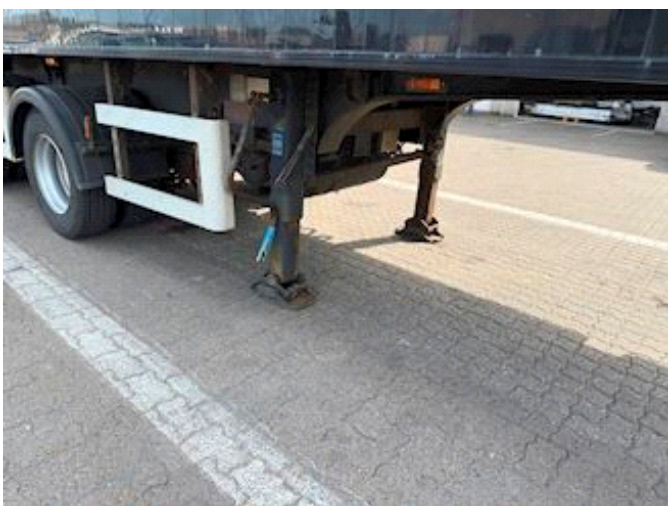

LASTAS A/S

Energivej 35 . DK-8722 Hedensted . Danmark
Motorvej / Autobahn E45 . Afkørsel / Abfahrt 58

E-mail: lastas@lastas.dk
www.lastas.dk

Tel +45 72 19 80 00 • Fax +45 72 19 80 01