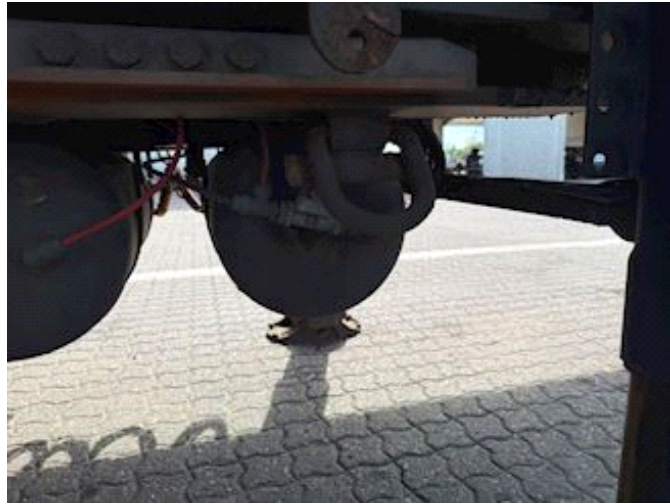

LASTAS A/S

Energivej 35 . DK-8722 Hedensted . Danmark
Motorvej / Autobahn E45 . Afkørsel / Abfahrt 58

E-mail: lastas@lastas.dk
www.lastas.dk

Tel +45 72 19 80 00 • Fax +45 72 19 80 01