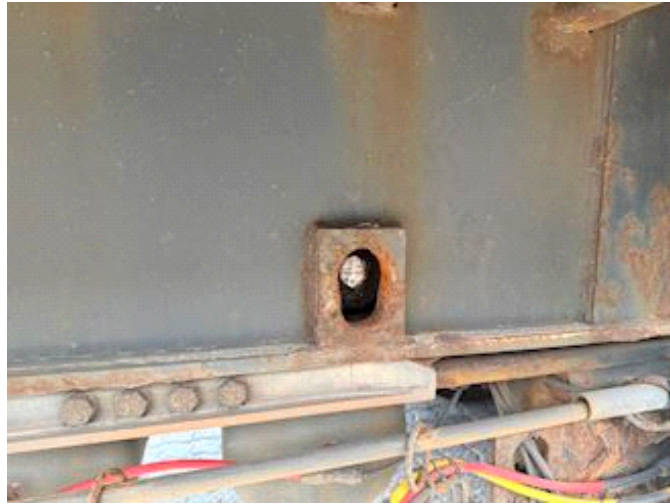

LASTAS A/S

Energivej 35 . DK-8722 Hedensted . Danmark
Motorvej / Autobahn E45 . Afkørsel / Abfahrt 58

E-mail: lastas@lastas.dk
www.lastas.dk

Tel +45 72 19 80 00 • Fax +45 72 19 80 01