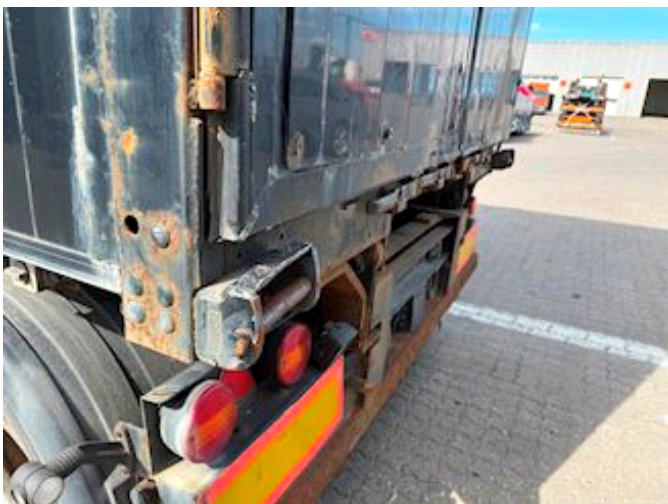

LASTAS A/S

Energivej 35 . DK-8722 Hedensted . Danmark
Motorvej / Autobahn E45 . Afkørsel / Abfahrt 58

E-mail: lastas@lastas.dk
www.lastas.dk

Tel +45 72 19 80 00 • Fax +45 72 19 80 01