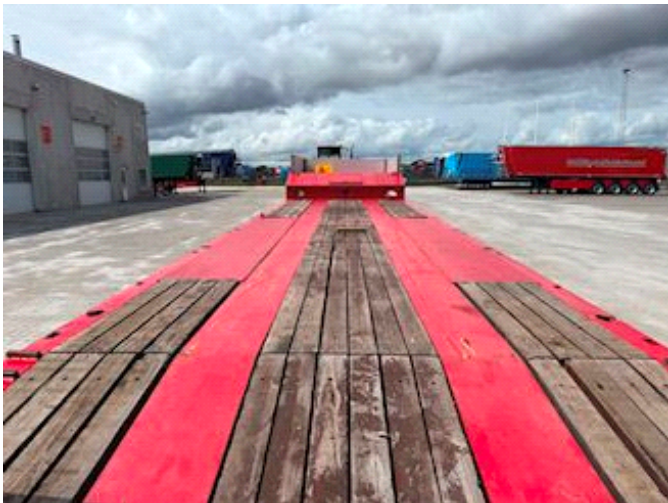

LASTAS A/S

Energivej 35 . DK-8722 Hedensted . Danmark
Motorvej / Autobahn E45 . Afkørsel / Abfahrt 58

E-mail: lastas@lastas.dk
www.lastas.dk

Tel +45 72 19 80 00 • Fax +45 72 19 80 01