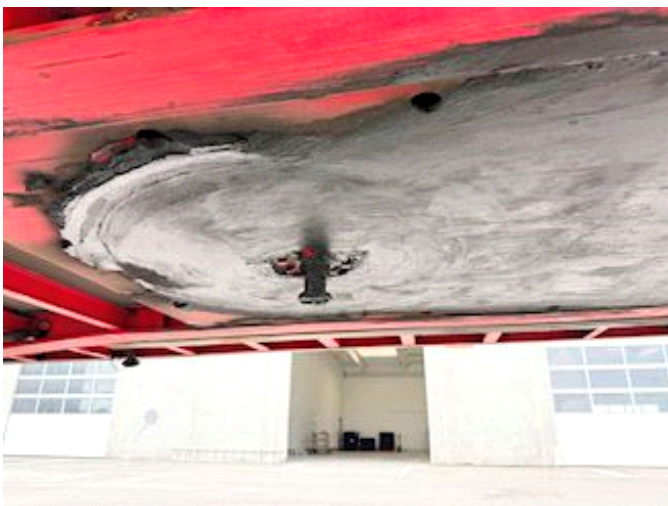

LASTAS A/S

Energivej 35 . DK-8722 Hedensted . Danmark
Motorvej / Autobahn E45 . Afkørsel / Abfahrt 58

E-mail: lastas@lastas.dk
www.lastas.dk

Tel +45 72 19 80 00 • Fax +45 72 19 80 01