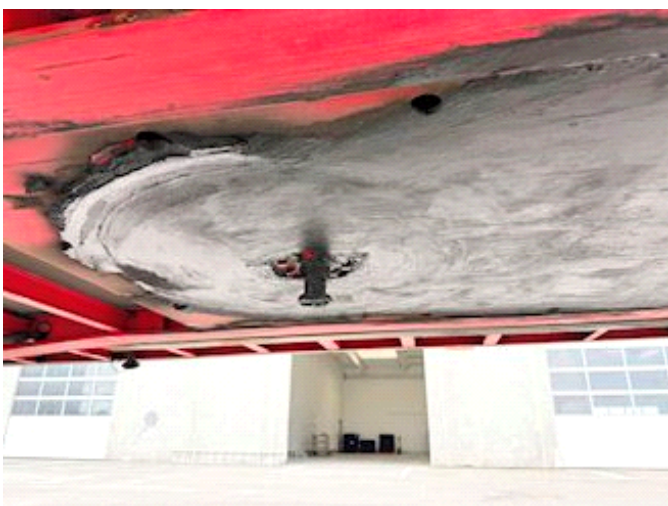

LASTAS A/S

Energivej 35 . DK-8722 Hedensted . Danmark
Motorvej / Autobahn E45 . Afkørsel / Abfahrt 58

E-mail: lastas@lastas.dk
www.lastas.dk

Tel +45 72 19 80 00 • Fax +45 72 19 80 01