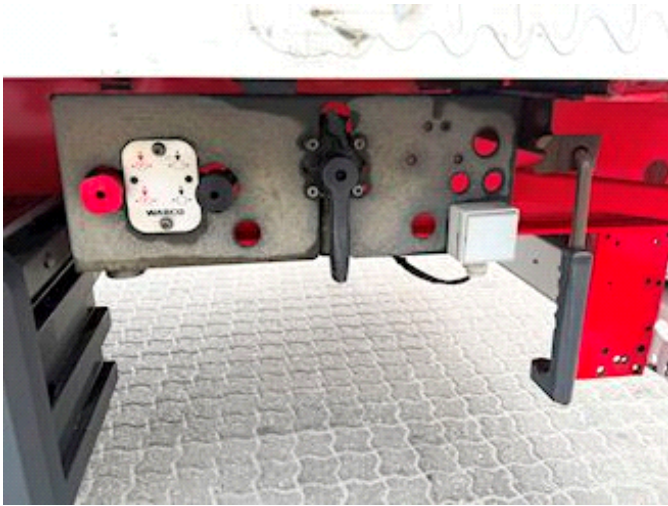

LASTAS A/S

Energivej 35 . DK-8722 Hedensted . Danmark
Motorvej / Autobahn E45 . Afkørsel / Abfahrt 58

E-mail: lastas@lastas.dk
www.lastas.dk

Tel +45 72 19 80 00 • Fax +45 72 19 80 01