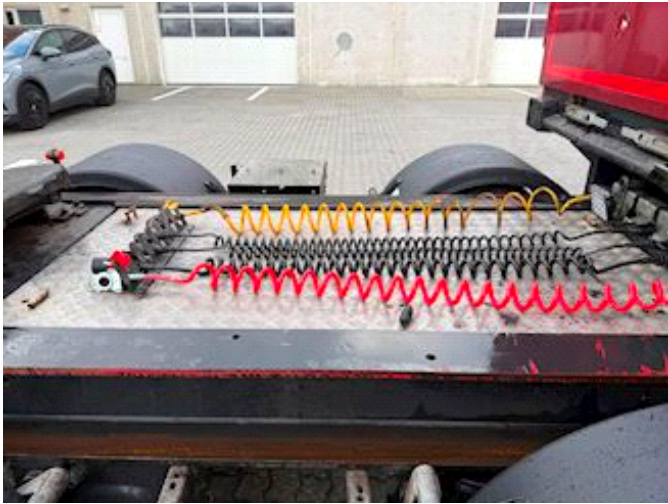

LASTAS A/S

Energivej 35 . DK-8722 Hedensted . Danmark
Motorvej / Autobahn E45 . Afkørsel / Abfahrt 58

E-mail: lastas@lastas.dk
www.lastas.dk

Tel +45 72 19 80 00 • Fax +45 72 19 80 01