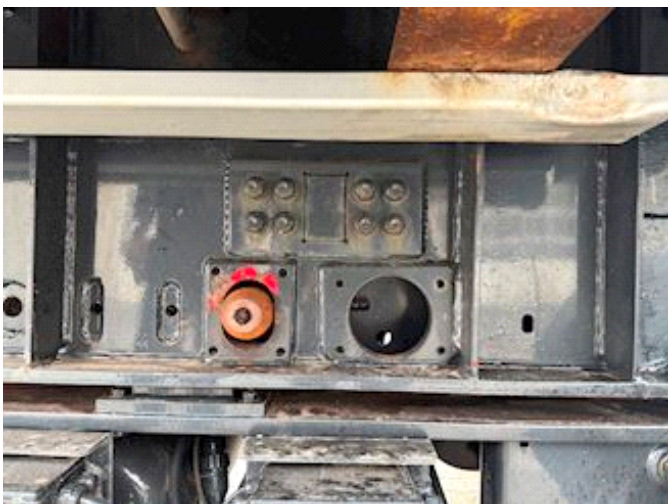

LASTAS A/S

Energivej 35 . DK-8722 Hedensted . Danmark
Motorvej / Autobahn E45 . Afkørsel / Abfahrt 58

E-mail: lastas@lastas.dk
www.lastas.dk

Tel +45 72 19 80 00 • Fax +45 72 19 80 01