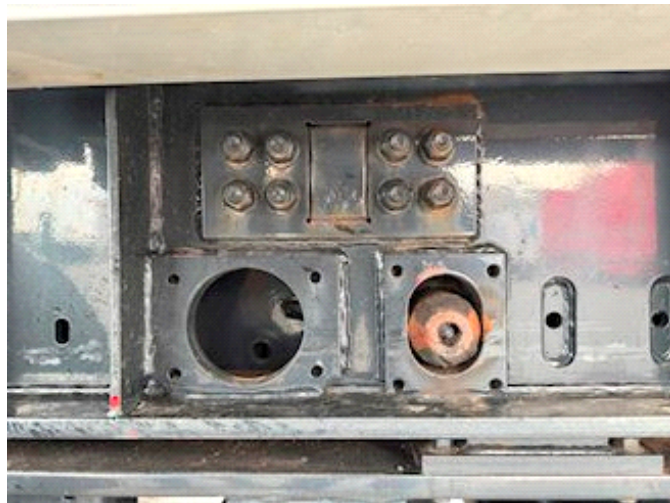

LASTAS A/S

Energivej 35 . DK-8722 Hedensted . Danmark
Motorvej / Autobahn E45 . Afkørsel / Abfahrt 58

E-mail: lastas@lastas.dk
www.lastas.dk

Tel +45 72 19 80 00 • Fax +45 72 19 80 01