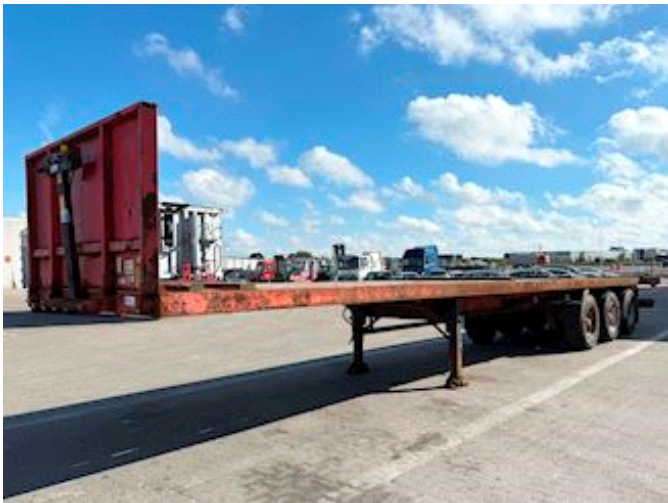

LASTAS A/S

Energivej 35 . DK-8722 Hedensted . Danmark
Motorvej / Autobahn E45 . Afkørsel / Abfahrt 58

E-mail: lastas@lastas.dk
www.lastas.dk

Tel +45 72 19 80 00 • Fax +45 72 19 80 01