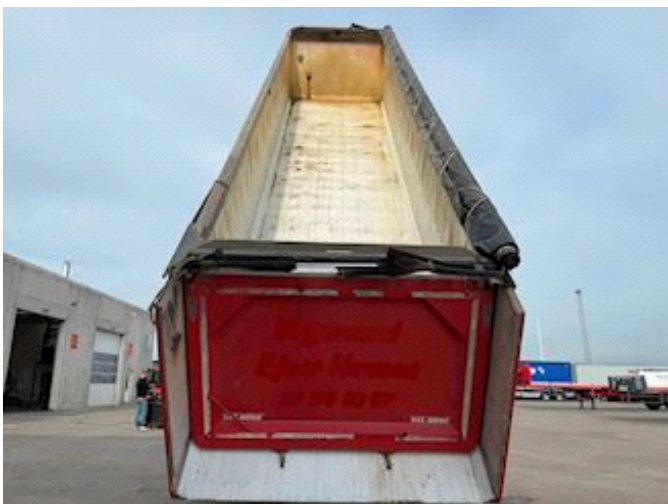

LASTAS A/S

Energivej 35 . DK-8722 Hedensted . Danmark
Motorvej / Autobahn E45 . Afkørsel / Abfahrt 58

E-mail: lastas@lastas.dk
www.lastas.dk

Tel +45 72 19 80 00 • Fax +45 72 19 80 01