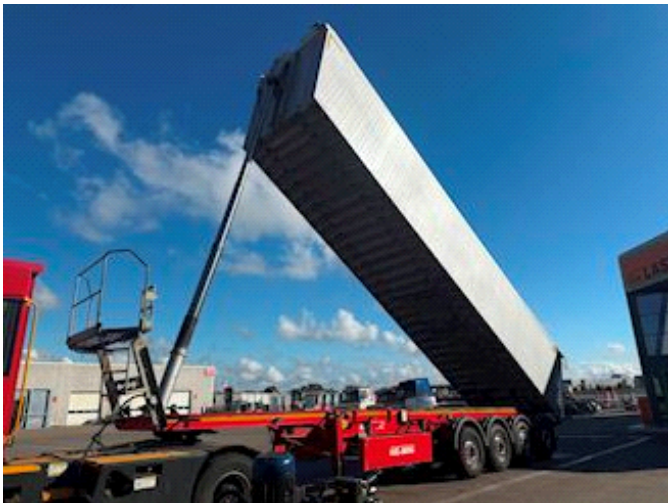

LASTAS A/S

Energivej 35 . DK-8722 Hedensted . Danmark
Motorvej / Autobahn E45 . Afkørsel / Abfahrt 58

E-mail: lastas@lastas.dk
www.lastas.dk

Tel +45 72 19 80 00 • Fax +45 72 19 80 01