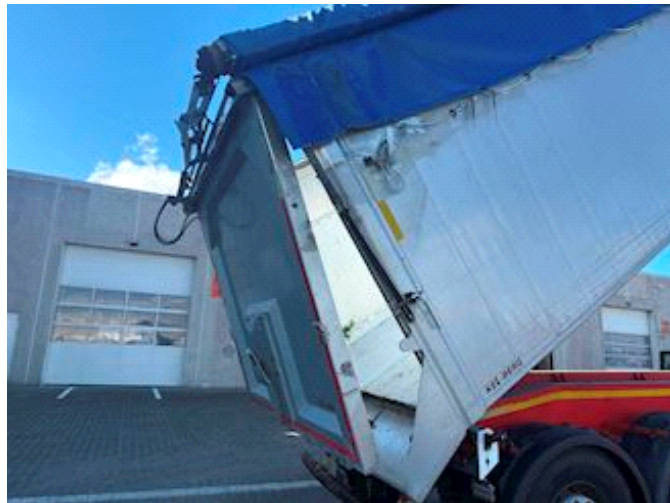

LASTAS A/S

Energivej 35 . DK-8722 Hedensted . Danmark
Motorvej / Autobahn E45 . Afkørsel / Abfahrt 58

E-mail: lastas@lastas.dk
www.lastas.dk

Tel +45 72 19 80 00 • Fax +45 72 19 80 01