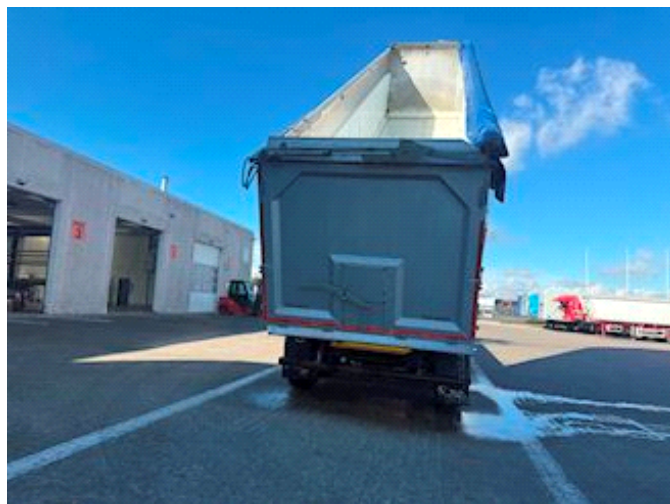

LASTAS A/S

Energivej 35 . DK-8722 Hedensted . Danmark
Motorvej / Autobahn E45 . Afkørsel / Abfahrt 58

E-mail: lastas@lastas.dk
www.lastas.dk

Tel +45 72 19 80 00 • Fax +45 72 19 80 01