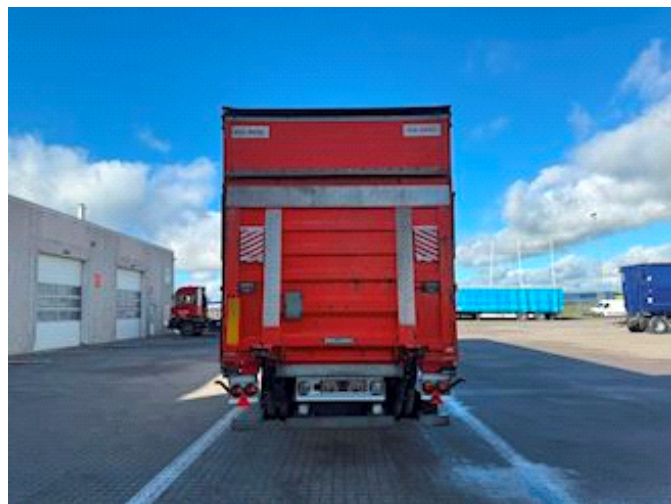

LASTAS A/S

Energivej 35 . DK-8722 Hedensted . Danmark
Motorvej / Autobahn E45 . Afkørsel / Abfahrt 58

E-mail: lastas@lastas.dk
www.lastas.dk

Tel +45 72 19 80 00 • Fax +45 72 19 80 01