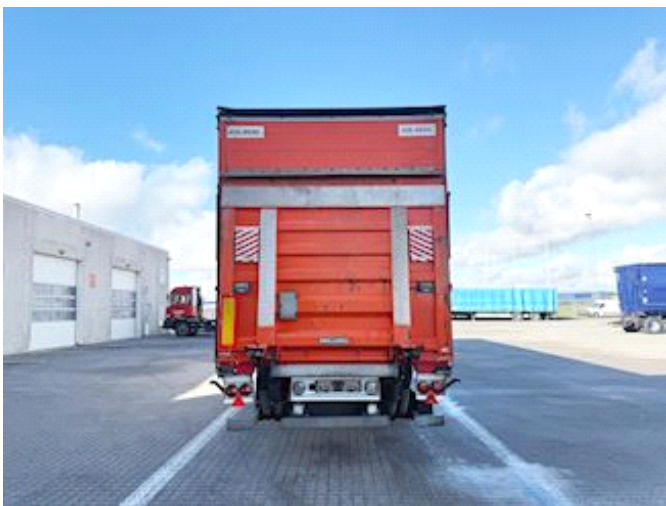

LASTAS A/S

Energivej 35 . DK-8722 Hedensted . Danmark
Motorvej / Autobahn E45 . Afkørsel / Abfahrt 58

E-mail: lastas@lastas.dk
www.lastas.dk

Tel +45 72 19 80 00 • Fax +45 72 19 80 01