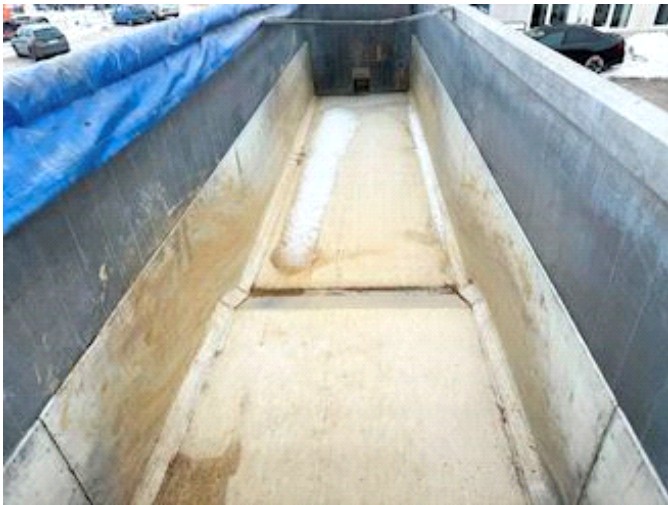

LASTAS A/S

Energivej 35 . DK-8722 Hedensted . Danmark
Motorvej / Autobahn E45 . Afkørsel / Abfahrt 58

E-mail: lastas@lastas.dk
www.lastas.dk

Tel +45 72 19 80 00 • Fax +45 72 19 80 01