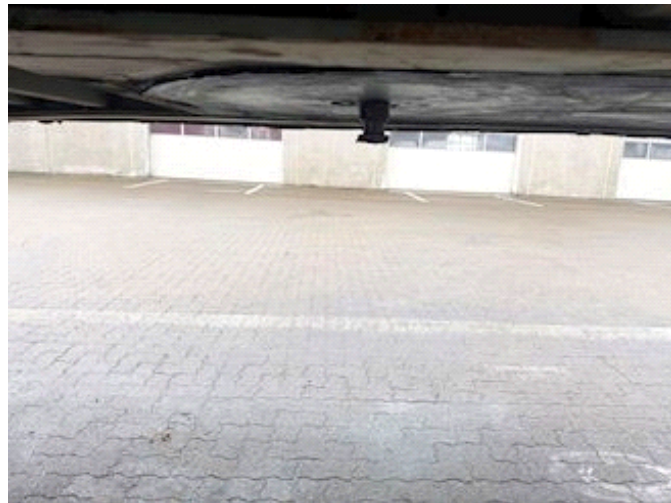

LASTAS A/S

Energivej 35 . DK-8722 Hedensted . Danmark
Motorvej / Autobahn E45 . Afkørsel / Abfahrt 58

E-mail: lastas@lastas.dk
www.lastas.dk

Tel +45 72 19 80 00 • Fax +45 72 19 80 01