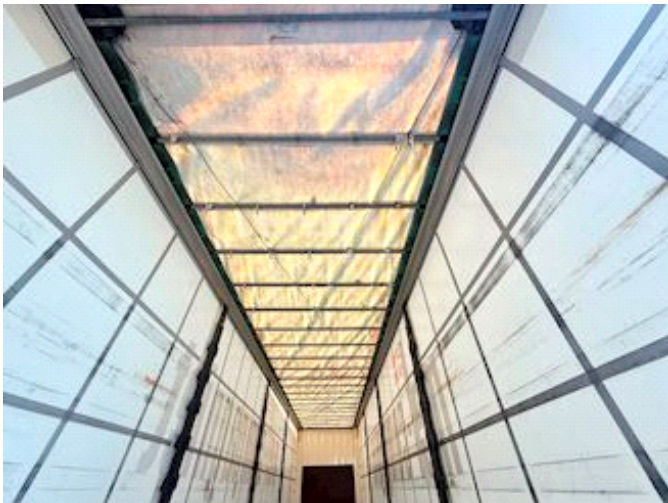

LASTAS A/S

Energivej 35 . DK-8722 Hedensted . Danmark
Motorvej / Autobahn E45 . Afkørsel / Abfahrt 58

E-mail: lastas@lastas.dk
www.lastas.dk

Tel +45 72 19 80 00 • Fax +45 72 19 80 01