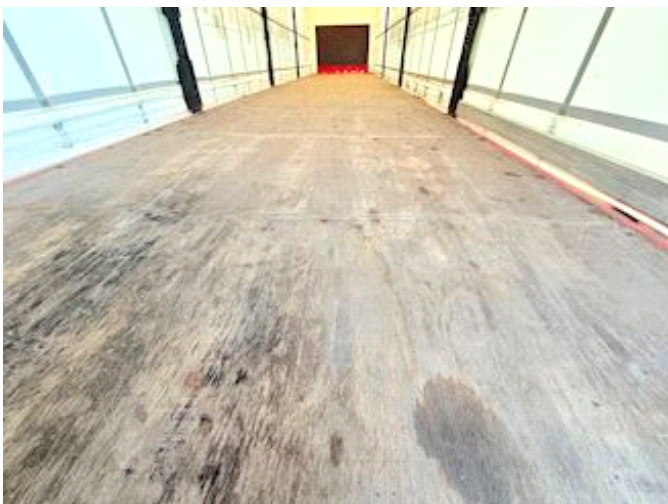

LASTAS A/S

Energivej 35 . DK-8722 Hedensted . Danmark
Motorvej / Autobahn E45 . Afkørsel / Abfahrt 58

E-mail: lastas@lastas.dk
www.lastas.dk

Tel +45 72 19 80 00 • Fax +45 72 19 80 01