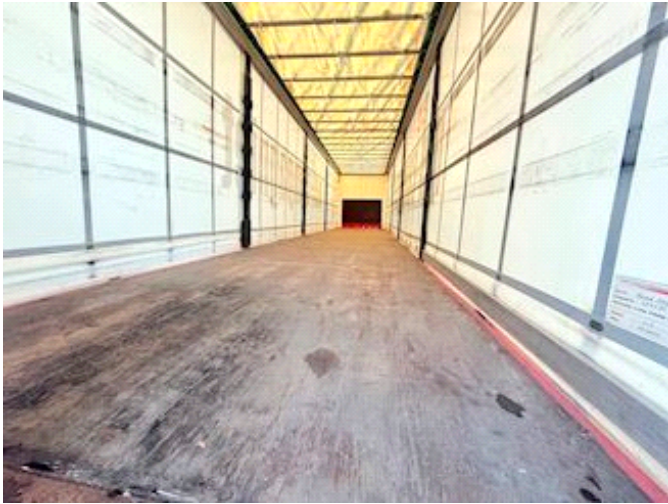

LASTAS A/S

Energivej 35 . DK-8722 Hedensted . Danmark
Motorvej / Autobahn E45 . Afkørsel / Abfahrt 58

E-mail: lastas@lastas.dk
www.lastas.dk

Tel +45 72 19 80 00 • Fax +45 72 19 80 01