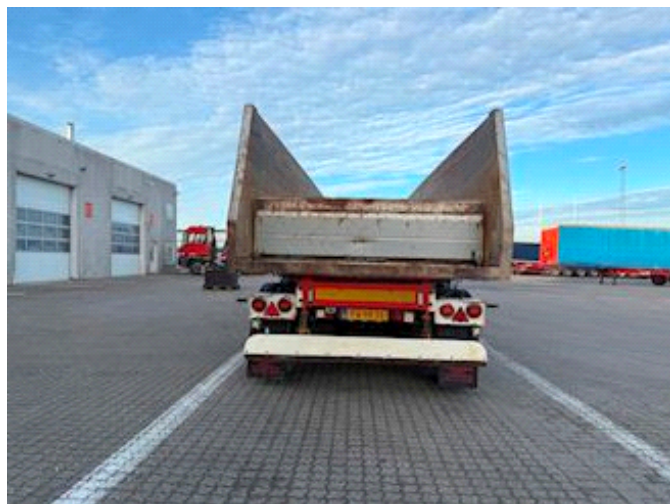

LASTAS A/S

Energivej 35 . DK-8722 Hedensted . Danmark
Motorvej / Autobahn E45 . Afkørsel / Abfahrt 58

E-mail: lastas@lastas.dk
www.lastas.dk

Tel +45 72 19 80 00 • Fax +45 72 19 80 01