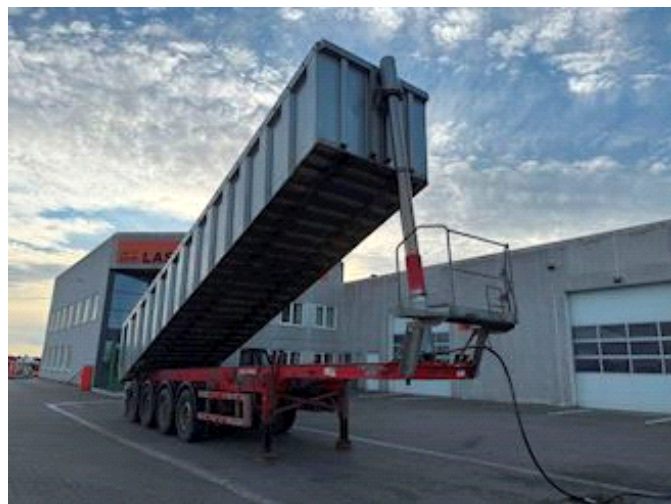

LASTAS A/S

Energivej 35 . DK-8722 Hedensted . Danmark
Motorvej / Autobahn E45 . Afkørsel / Abfahrt 58

E-mail: lastas@lastas.dk
www.lastas.dk

Tel +45 72 19 80 00 • Fax +45 72 19 80 01