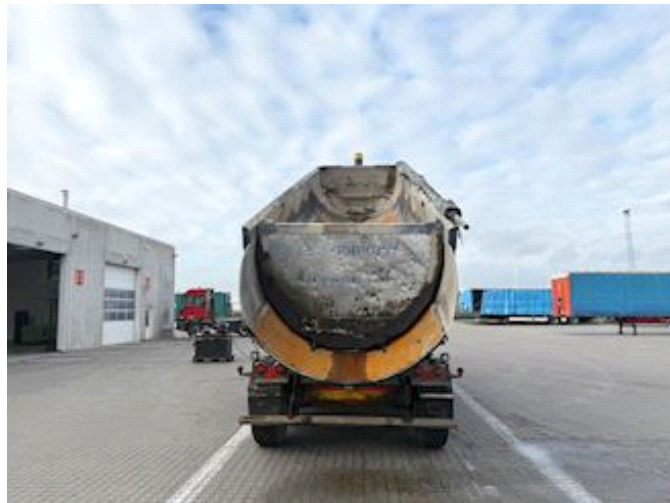

LASTAS A/S

Energivej 35 . DK-8722 Hedensted . Danmark
Motorvej / Autobahn E45 . Afkørsel / Abfahrt 58

E-mail: lastas@lastas.dk
www.lastas.dk

Tel +45 72 19 80 00 • Fax +45 72 19 80 01