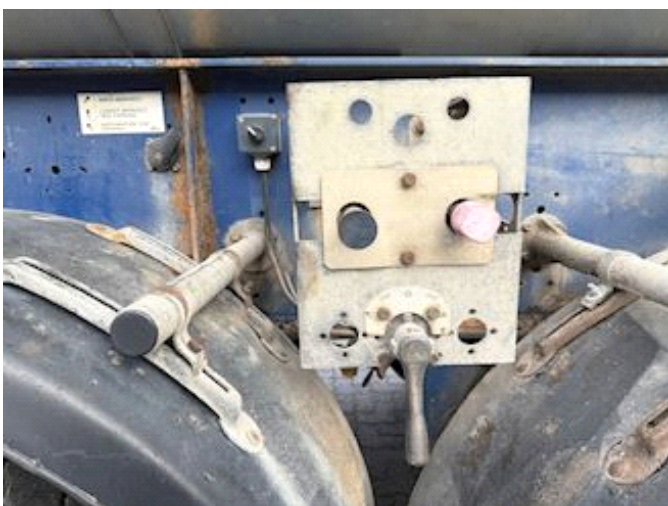

LASTAS A/S

Energivej 35 . DK-8722 Hedensted . Danmark
Motorvej / Autobahn E45 . Afkørsel / Abfahrt 58

E-mail: lastas@lastas.dk
www.lastas.dk

Tel +45 72 19 80 00 • Fax +45 72 19 80 01