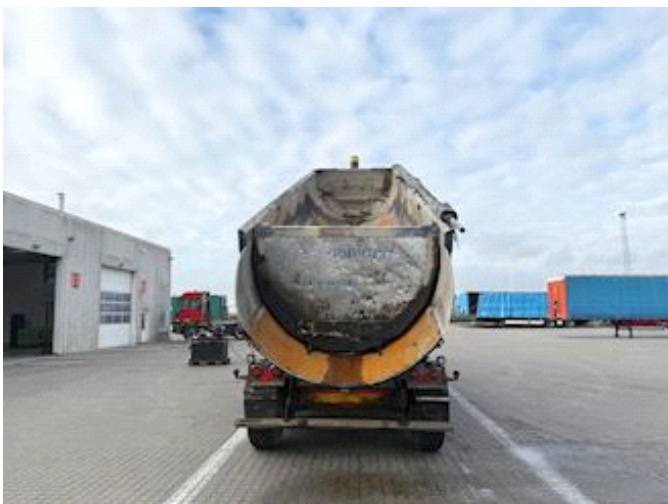

LASTAS A/S

Energivej 35 . DK-8722 Hedensted . Danmark
Motorvej / Autobahn E45 . Afkørsel / Abfahrt 58

E-mail: lastas@lastas.dk
www.lastas.dk

Tel +45 72 19 80 00 • Fax +45 72 19 80 01