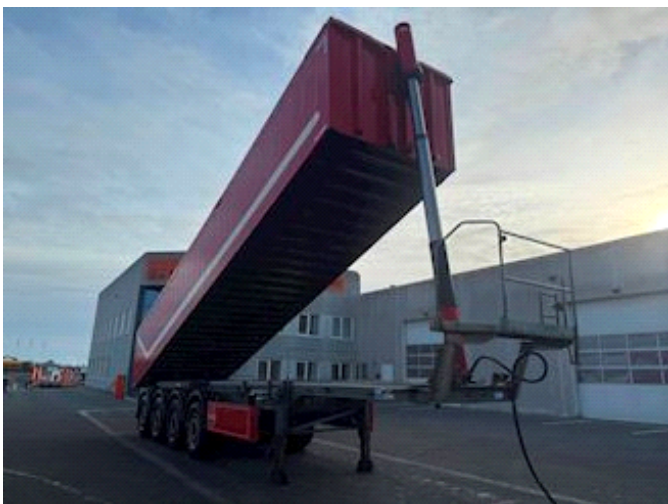

LASTAS A/S

Energivej 35 . DK-8722 Hedensted . Danmark
Motorvej / Autobahn E45 . Afkørsel / Abfahrt 58

E-mail: lastas@lastas.dk
www.lastas.dk

Tel +45 72 19 80 00 • Fax +45 72 19 80 01