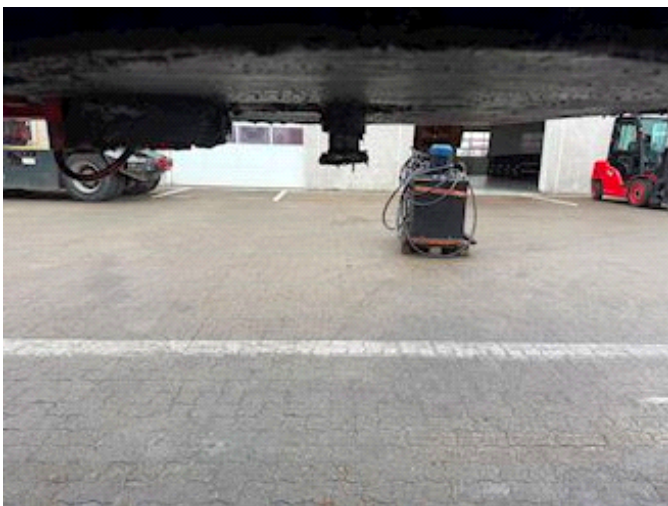

LASTAS A/S

Energivej 35 . DK-8722 Hedensted . Danmark
Motorvej / Autobahn E45 . Afkørsel / Abfahrt 58

E-mail: lastas@lastas.dk
www.lastas.dk

Tel +45 72 19 80 00 • Fax +45 72 19 80 01