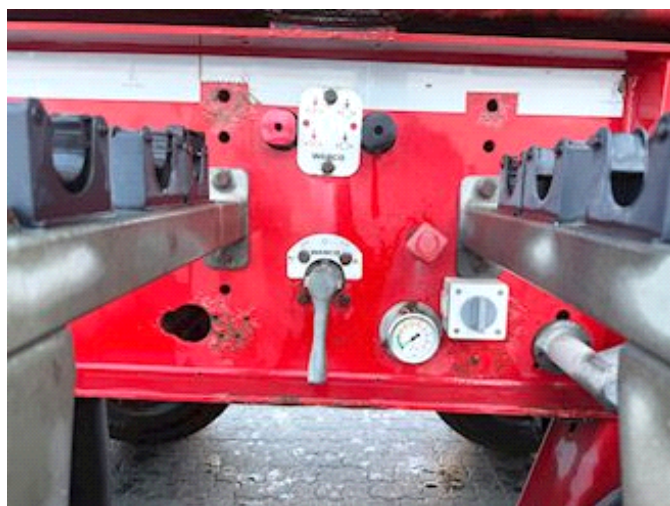

LASTAS A/S

Energivej 35 . DK-8722 Hedensted . Danmark
Motorvej / Autobahn E45 . Afkørsel / Abfahrt 58

E-mail: lastas@lastas.dk
www.lastas.dk

Tel +45 72 19 80 00 • Fax +45 72 19 80 01