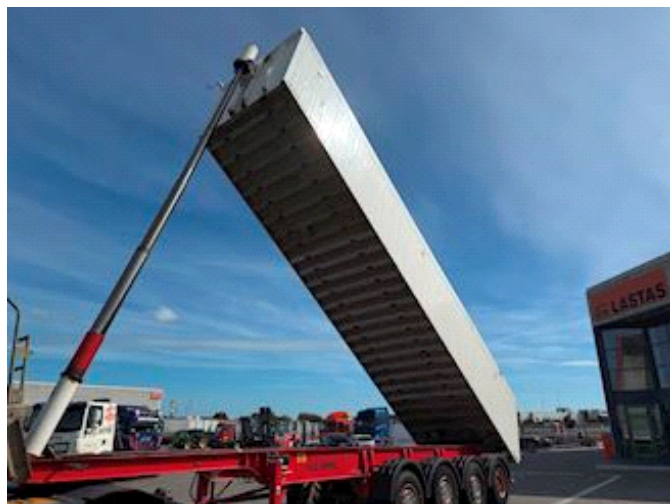

LASTAS A/S

Energivej 35 . DK-8722 Hedensted . Danmark
Motorvej / Autobahn E45 . Afkørsel / Abfahrt 58

E-mail: lastas@lastas.dk
www.lastas.dk

Tel +45 72 19 80 00 • Fax +45 72 19 80 01