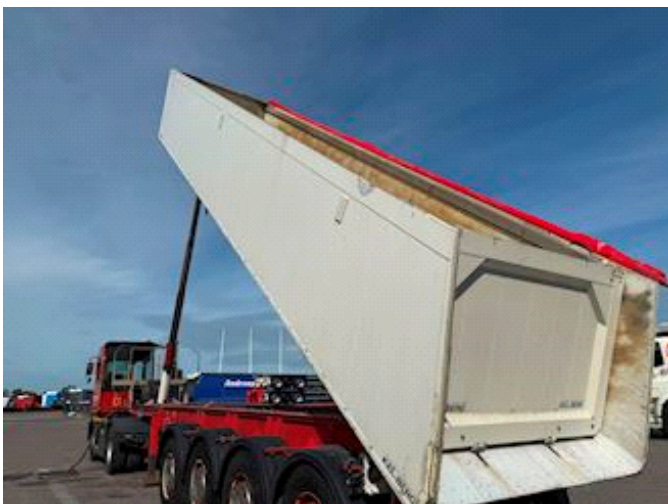

LASTAS A/S

Energivej 35 . DK-8722 Hedensted . Danmark
Motorvej / Autobahn E45 . Afkørsel / Abfahrt 58

E-mail: lastas@lastas.dk
www.lastas.dk

Tel +45 72 19 80 00 • Fax +45 72 19 80 01