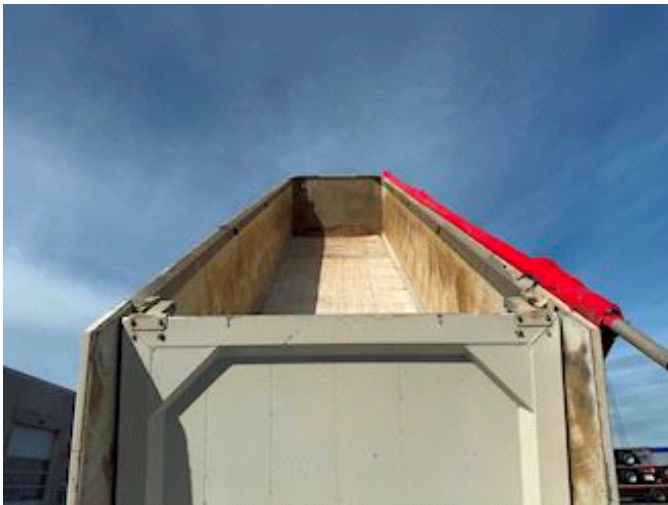

LASTAS A/S

Energivej 35 . DK-8722 Hedensted . Danmark
Motorvej / Autobahn E45 . Afkørsel / Abfahrt 58

E-mail: lastas@lastas.dk
www.lastas.dk

Tel +45 72 19 80 00 • Fax +45 72 19 80 01