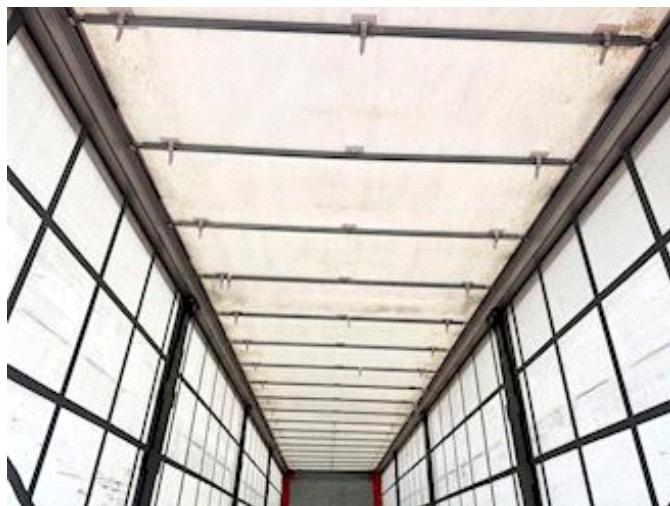

LASTAS A/S

Energivej 35 . DK-8722 Hedensted . Danmark
Motorvej / Autobahn E45 . Afkørsel / Abfahrt 58

E-mail: lastas@lastas.dk
www.lastas.dk

Tel +45 72 19 80 00 • Fax +45 72 19 80 01