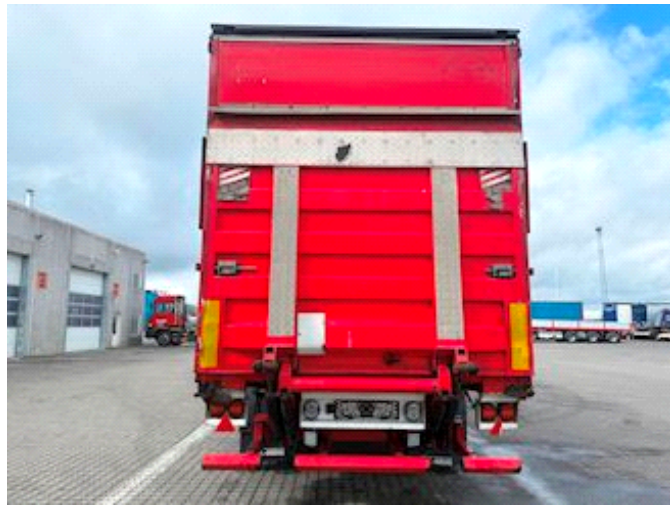

LASTAS A/S

Energivej 35 . DK-8722 Hedensted . Danmark
Motorvej / Autobahn E45 . Afkørsel / Abfahrt 58

E-mail: lastas@lastas.dk
www.lastas.dk

Tel +45 72 19 80 00 • Fax +45 72 19 80 01