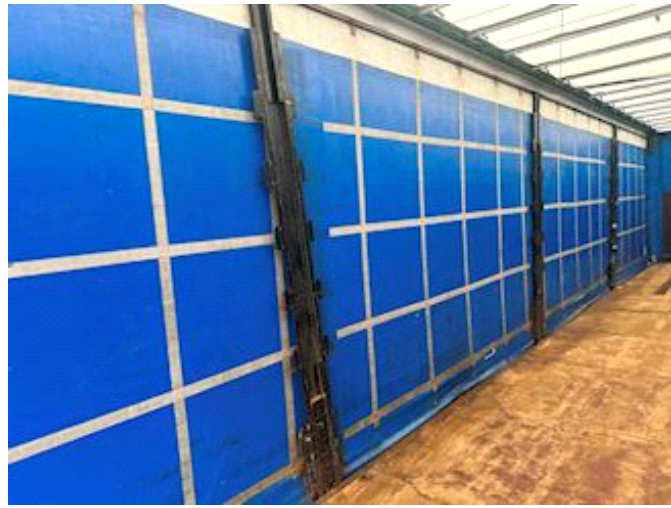

LASTAS A/S

Energivej 35 . DK-8722 Hedensted . Danmark
Motorvej / Autobahn E45 . Afkørsel / Abfahrt 58

E-mail: lastas@lastas.dk
www.lastas.dk

Tel +45 72 19 80 00 • Fax +45 72 19 80 01