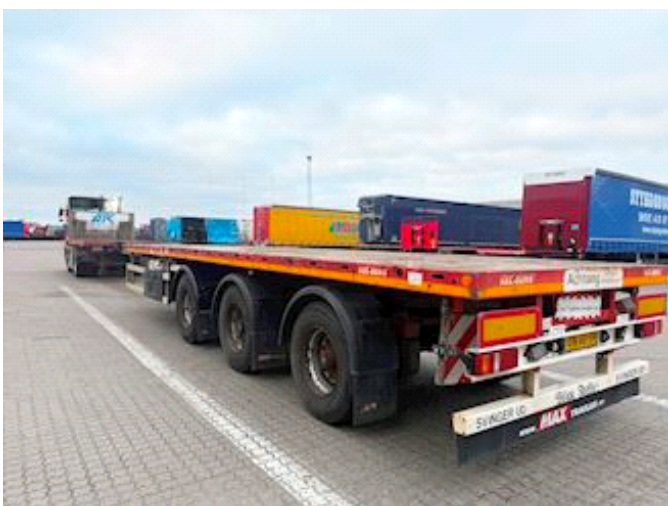

LASTAS A/S

Energivej 35 . DK-8722 Hedensted . Danmark
Motorvej / Autobahn E45 . Afkørsel / Abfahrt 58

E-mail: lastas@lastas.dk
www.lastas.dk

Tel +45 72 19 80 00 • Fax +45 72 19 80 01