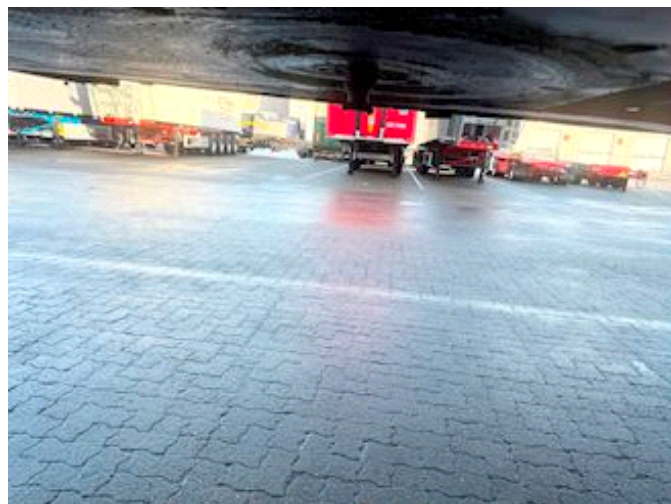

LASTAS A/S

Energivej 35 . DK-8722 Hedensted . Danmark
Motorvej / Autobahn E45 . Afkørsel / Abfahrt 58

E-mail: lastas@lastas.dk
www.lastas.dk

Tel +45 72 19 80 00 • Fax +45 72 19 80 01