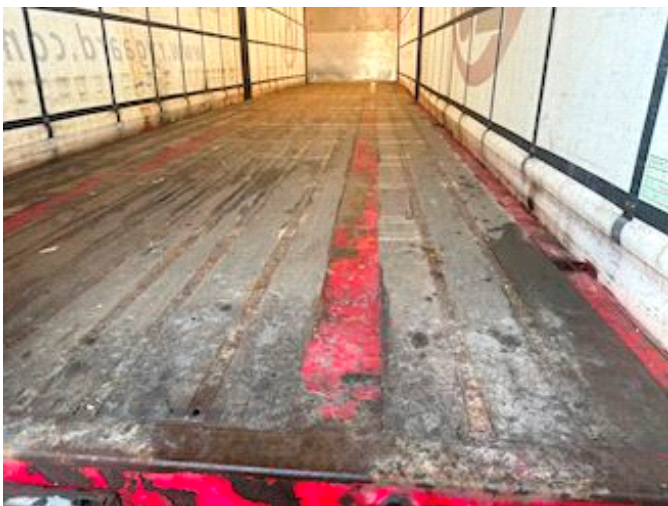

LASTAS A/S

Energivej 35 . DK-8722 Hedensted . Danmark
Motorvej / Autobahn E45 . Afkørsel / Abfahrt 58

E-mail: lastas@lastas.dk
www.lastas.dk

Tel +45 72 19 80 00 • Fax +45 72 19 80 01