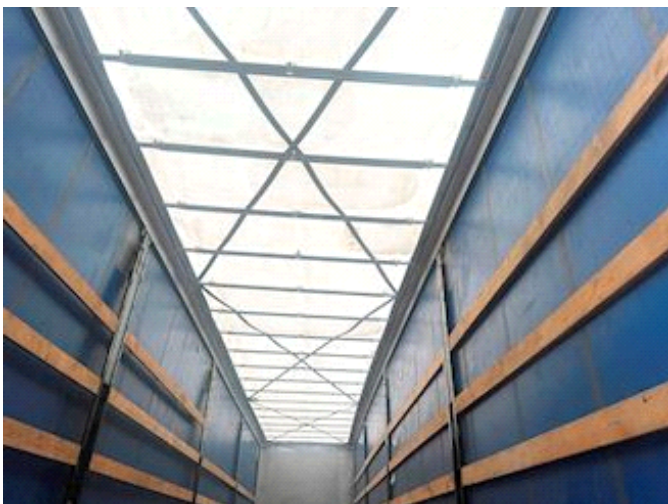

LASTAS A/S

Energivej 35 . DK-8722 Hedensted . Danmark
Motorvej / Autobahn E45 . Afkørsel / Abfahrt 58

E-mail: lastas@lastas.dk
www.lastas.dk

Tel +45 72 19 80 00 • Fax +45 72 19 80 01