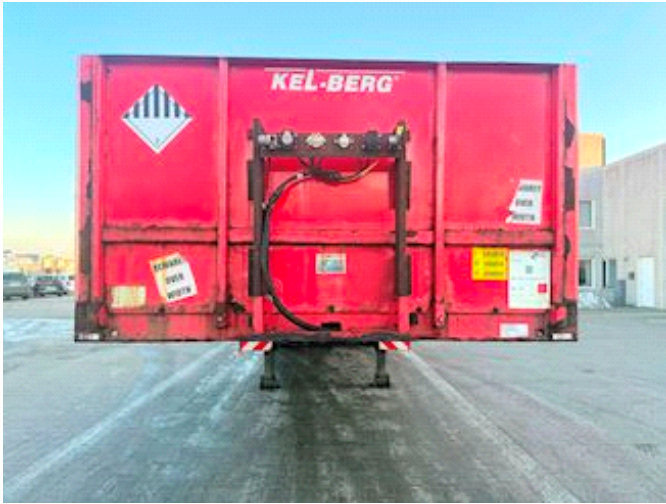

LASTAS A/S

Energivej 35 . DK-8722 Hedensted . Danmark
Motorvej / Autobahn E45 . Afkørsel / Abfahrt 58

E-mail: lastas@lastas.dk
www.lastas.dk

Tel +45 72 19 80 00 • Fax +45 72 19 80 01