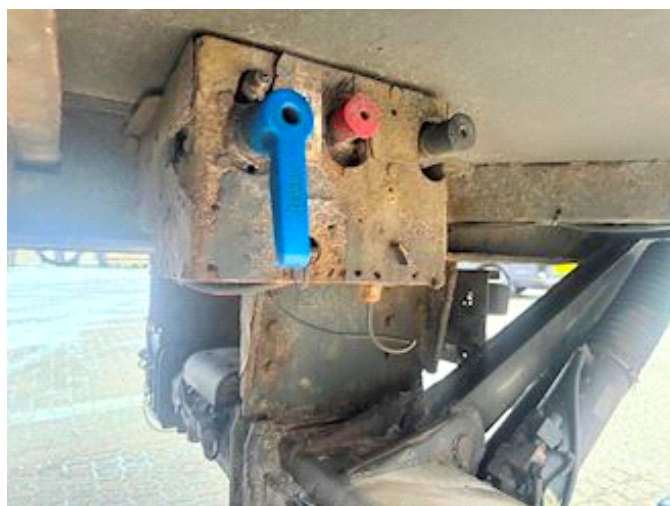

LASTAS A/S

Energivej 35 . DK-8722 Hedensted . Danmark
Motorvej / Autobahn E45 . Afkørsel / Abfahrt 58

E-mail: lastas@lastas.dk
www.lastas.dk

Tel +45 72 19 80 00 • Fax +45 72 19 80 01