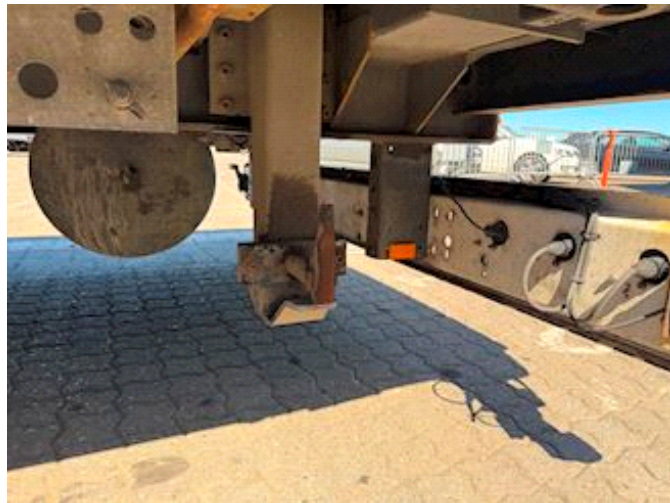

LASTAS A/S

Energivej 35 . DK-8722 Hedensted . Danmark
Motorvej / Autobahn E45 . Afkørsel / Abfahrt 58

E-mail: lastas@lastas.dk
www.lastas.dk

Tel +45 72 19 80 00 • Fax +45 72 19 80 01