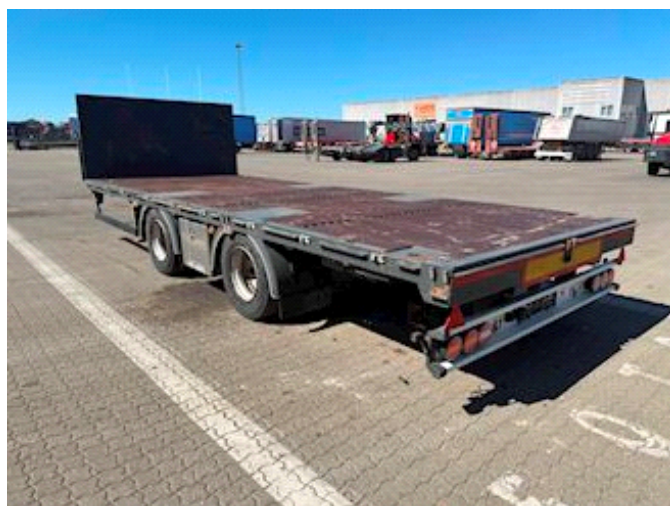

LASTAS A/S

Energivej 35 . DK-8722 Hedensted . Danmark
Motorvej / Autobahn E45 . Afkørsel / Abfahrt 58

E-mail: lastas@lastas.dk
www.lastas.dk

Tel +45 72 19 80 00 • Fax +45 72 19 80 01