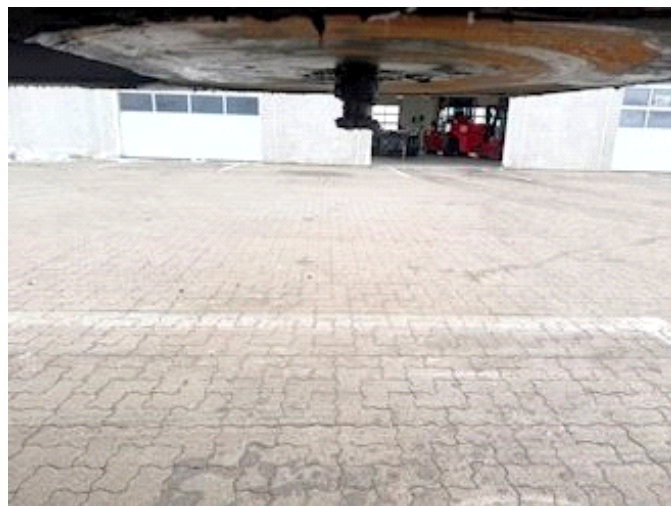

LASTAS A/S

Energivej 35 . DK-8722 Hedensted . Danmark
Motorvej / Autobahn E45 . Afkørsel / Abfahrt 58

E-mail: lastas@lastas.dk
www.lastas.dk

Tel +45 72 19 80 00 • Fax +45 72 19 80 01